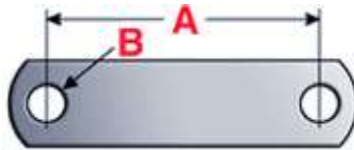

Utility Trailer Suspension Components

SEARCH

Directory

Utility Trailer Side Bars

Click Part Number [for Pricing](#)

DP Part No.	Dim. (A)	Dim. (B)
S-102	2	9/16
S-106A	2 1/4	9/16
S-106	2 5/8	5/8
S-107	2 5/8	9/16
S-103	3	9/16