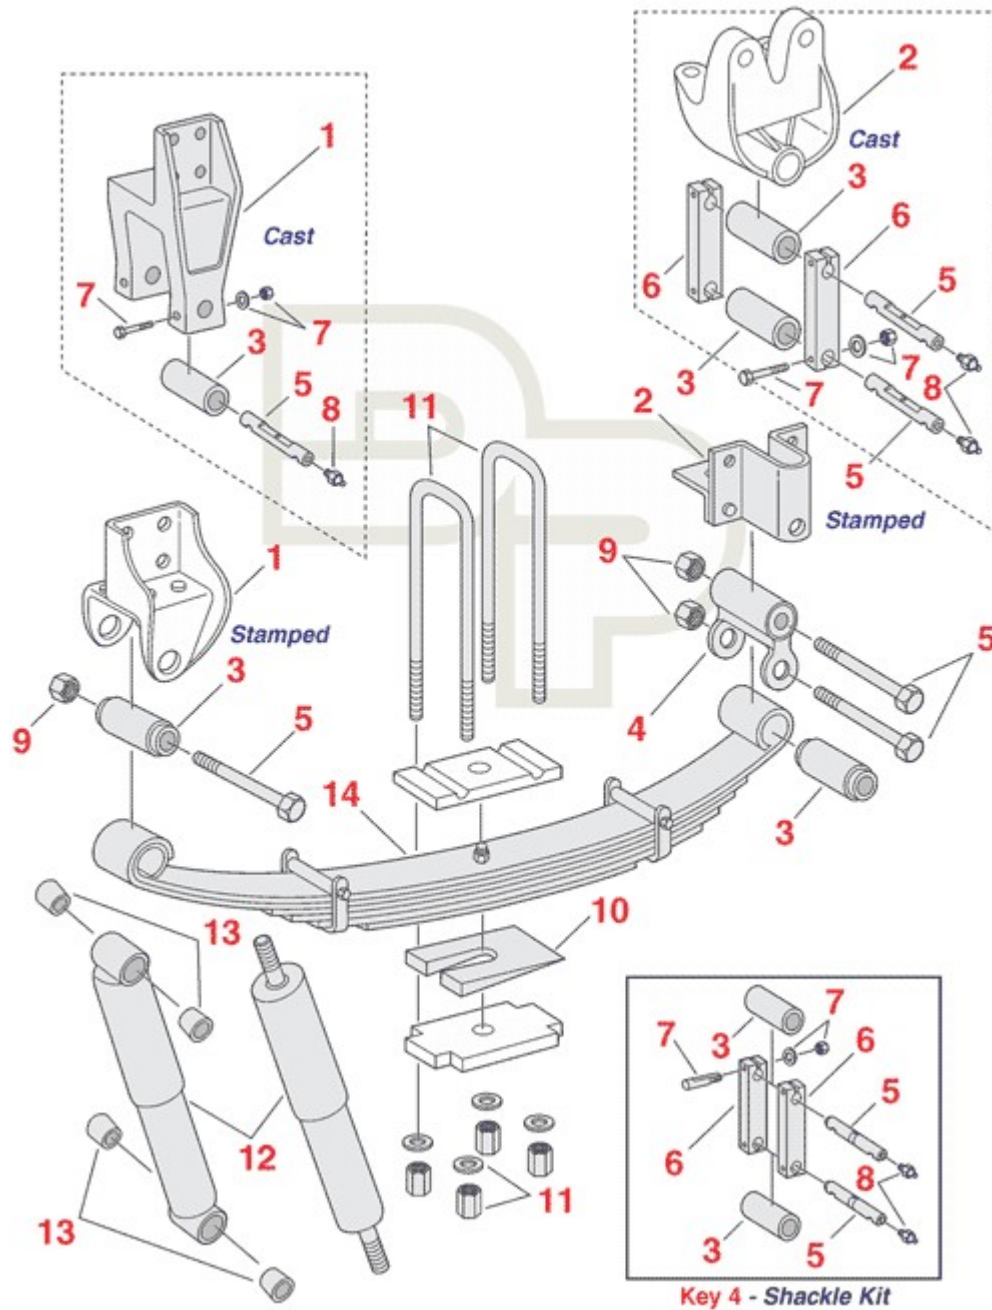

Navistar Front Suspension -3600/3700/3800/3900 Bus Chassis

Call us if you can't find or identify the part you need