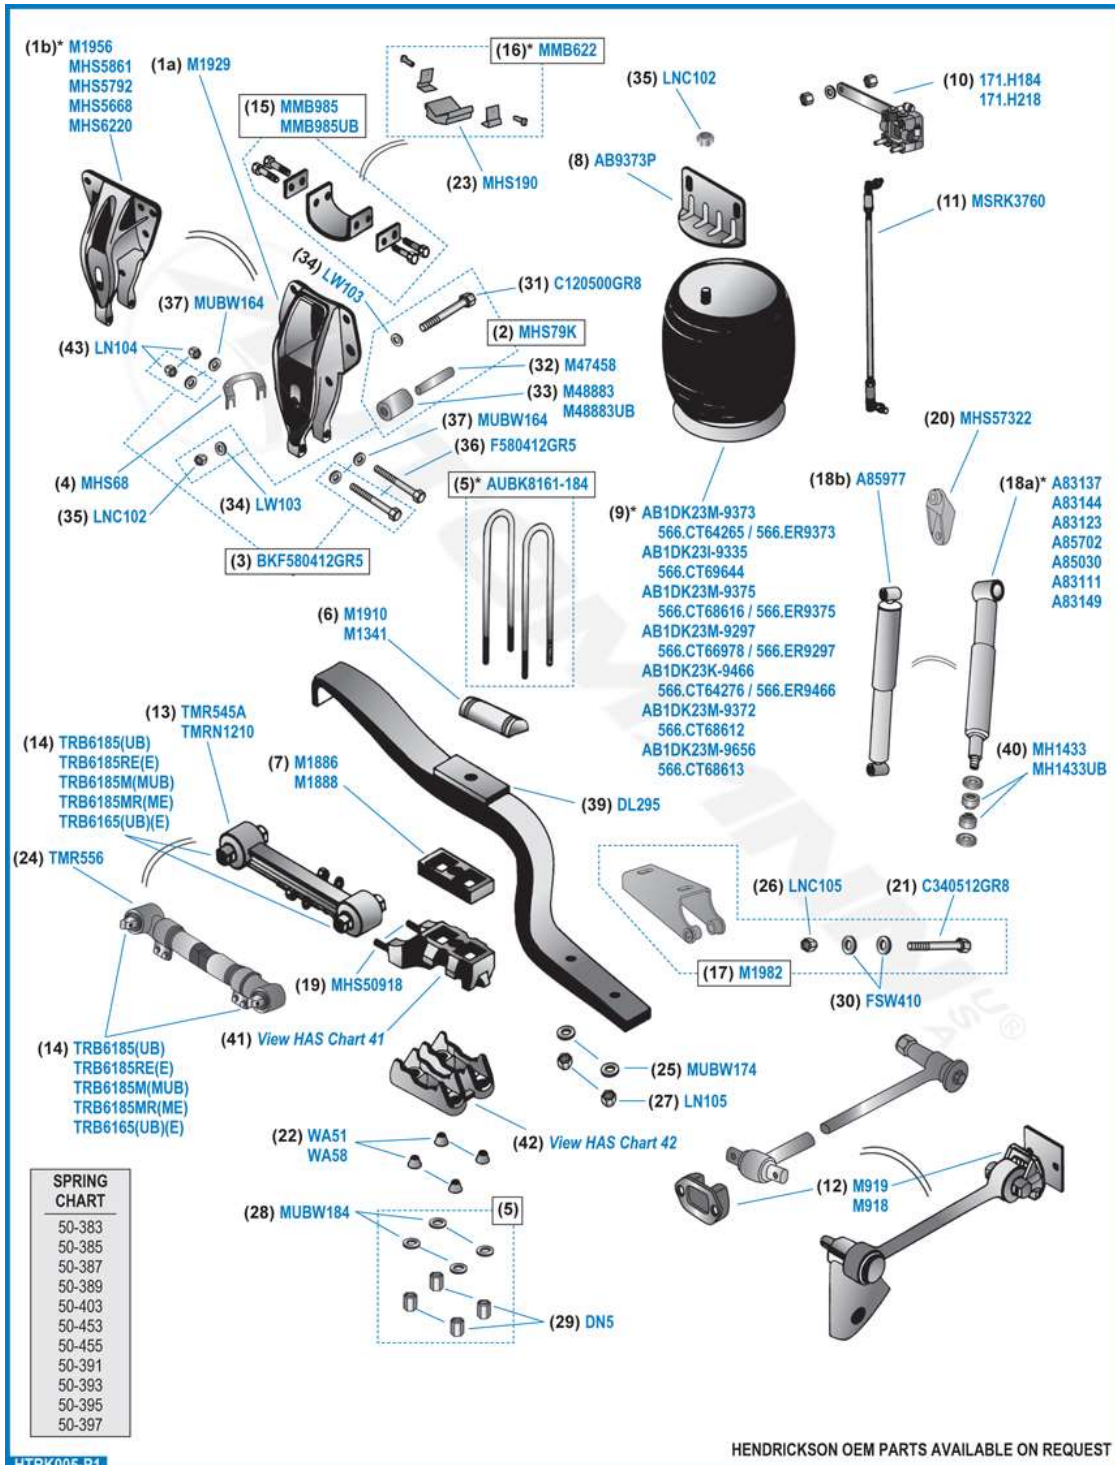

Suspension Schematic: Hendrickson Rear HAS 360/400/402/460/40LH (HAS 120/150/190/210/230) (Revised)

Schematic Parts List

1b	MHS5861	58661001 / 58659001	4	Front Hanger	Mack Only, HAS400/460, 47QK4223M, 47QK4215M
1b	MHS5792	57190002 / 58425002	4	Front Hanger	Mack Only
1b	Ref.	59045003	4	Front Hanger	Standard Frame, Uses MHS190, 59043 Cast#, HAS 400/402/460
1b	Ref.	59052000	4	Front Hanger	Reinforced Frame, Uses MHS192, 59050 Cast#
1b	MHS5868	58688001 / 57478001	4	Front Hanger	Reinforced. Frame, Uses MHS190, 57476 Cast#, HAS 210/230; 400/402/460; 40LH
1b	MHS6220	64484001 / 47QK533M	4	Front Hanger	Mack Only, 6448200 Cast #
2	MHS79K	49175013 / 49175014	4	Rebound Roller Kit	Uses C120500GR8 Bolt (49175005 Addl. OEM#)
3	BKF580412GR5	49176001	8	T/Rod Bolt Kit	1-F580412GR5, 1-MUBW164, 1-LN104
4	MHS68	47457000 / 49689000	0	T/Rod Shim	4-3/8" CtoC, 1/16" Tk.
5	AUBK8161-184	48718xxx	8	Ubolt Kit	7/8" x 3" Rd. x 18-1/2" Lg., Verify
5	Ref.	48718xxx	8	Ubolt Kit	3/4" or 7/8" x 3" Rd. x Verify Length
6	M1910	56805000	4	Top Ubolt Plate	3.0" Rd., 6-1/2" CtoC
6	M1341	49337000	4	Top Ubolt Plate	3.0" Rd., 6-1/2" CtoC
7	M1886	48902000	0	Spacer	1.0" High
7	M1888	48903000	0	Spacer	1-1/2" High
8	AB9373P	50804001 / 50804002	0	Frame Bracket	Air Spring
9	AB1DK23M-9373	57122001 / 57122002	0	Air Spring	Uses AB9373P, HAS 190/210/230/400/402/460
9	566.CT64265	57122001 / 57122002	0	Air Spring	Uses AB9373P, HAS 190/210/230/400/402/460
9	566.ER9373	57122001 / 57122002	0	Air Spring	Uses AB9373P, HAS 190/210/230/400/402/460
9	AB1DK231-9335	56917001 / 56917002	0	Air Spring	HAS400L, 402L, Uses AB9373P, 150/190/210L/310L
9	566.CT69644	56917001 / 56917002	0	Air Spring	HAS400L, 402L, Uses AB9373P, 150/190/210L/310L
9	AB1DK23M-9375	50899001 / 50899002	0	Air Spring	HAS40LH, 210/230/400/402/460
9	566.CT68616	50899001 / 50899002	0	Air Spring	HAS40LH, 210/230/400/402/460
9	566.ER9375	50899001 / 50899002	0	Air Spring	HAS40LH, 210/230/400/402/460
9	AB1DK23M-9297	50898002	0	Air Spring	40LH
9	566.CT66978	50898002	0	Air Spring	40LH
9	566.ER9297	50898002	0	Air Spring	40LH
9	AB1DK23K-9466	49048002 / 49207002	0	Air Spring	(57QL411M Addl. OEM#)
9	566.CT64276	49048002 / 49207002	0	Air Spring	(57QL411M Addl. OEM#)
9	566.ER9466	49048002 / 49207002	0	Air Spring	(57QL411M Addl. OEM#)
9	AB1DK23M-9372	64489002 / 58520002	0	Air Spring	190/210/230/400/402/460
9	566.CT68612	64489002 / 58520002	0	Air Spring	190/210/230/400/402/460
9	AB1DK23M-9656	64651002	0	Air Spring	Similar to 9297
9	566.CT68613	64651002	0	Air Spring	Similar to 9297
9	Ref.	57920002	0	Air Spring	120 w/AB9373P Bracket, Firestone 8868
9	Ref.	59055002	0	Air Spring	190 w/Metric Stud, Firestone 9642
10	171.H184	60826000	1	Height Control Valve	Replaces LH 50433001 & RH 50433002
10	171.H184OE	60826000	1	Height Control Valve	Replaces LH 50433001 & RH 50433002