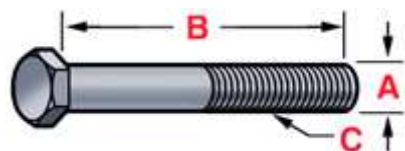

Utility Trailer Suspension Components

SEARCH

Directory

Utility Trailer Suspension Bolts

Type 1

Click Part Number [for Pricing](#)

| DP Part No. | Dim. (A) O.D. | Dim. (B) Length | Dim. (C) Thread |
|--------------|---------------|-----------------|-----------------|
| B-105 | 3/8 | 2 1/2 | — |
| B-100 | 3/8 | 3 1/2 | — |
| B-108 | 9/16 | 3 | — |
| B-110 | 9/16 | 3 1/2 | — |
| B-102 | 5/8 | 3 1/2 | — |
| B-103 | 7/8 | 4 1/2 | — |