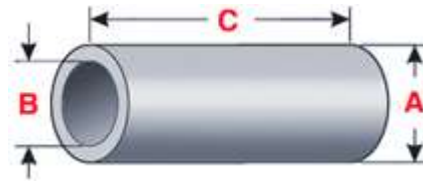

Click Part Number for Pricing

Utility Trailer Suspension Bushings

Type BZ

| | DP Part No. | Dim. (A) | Dim. (B) | Dim. (C) | Dim. (D) | Remarks |
|---|-------------|----------|----------|----------|----------|---------|
|  | ECB | 11/16 | 9/16 | 1 3/4 | — | |
|  | FBB | 3/4 | 1/2 | 1 3/4 | — | |
|  | FBC | 3/4 | 1/2 | 2 | — | |
|  | FCB | 3/4 | 9/16 | 1 3/4 | — | |
|  | FCC | 3/4 | 9/16 | 2 | — | |
|  | HDB | 7/8 | 5/8 | 1 3/4 | — | |
|  | HDC | 7/8 | 5/8 | 2 | — | |
|  | HEB | 7/8 | 11/16 | 1 3/4 | — | |
|  | HEC | 7/8 | 11/16 | 2 | — | |
|  | JFB | 1 | 3/4 | 1 3/4 | — | |
|  | JFC | 1 | 3/4 | 2 | — | |
|  | LHC | 1 1/8 | 7/8 | 2 | — | |