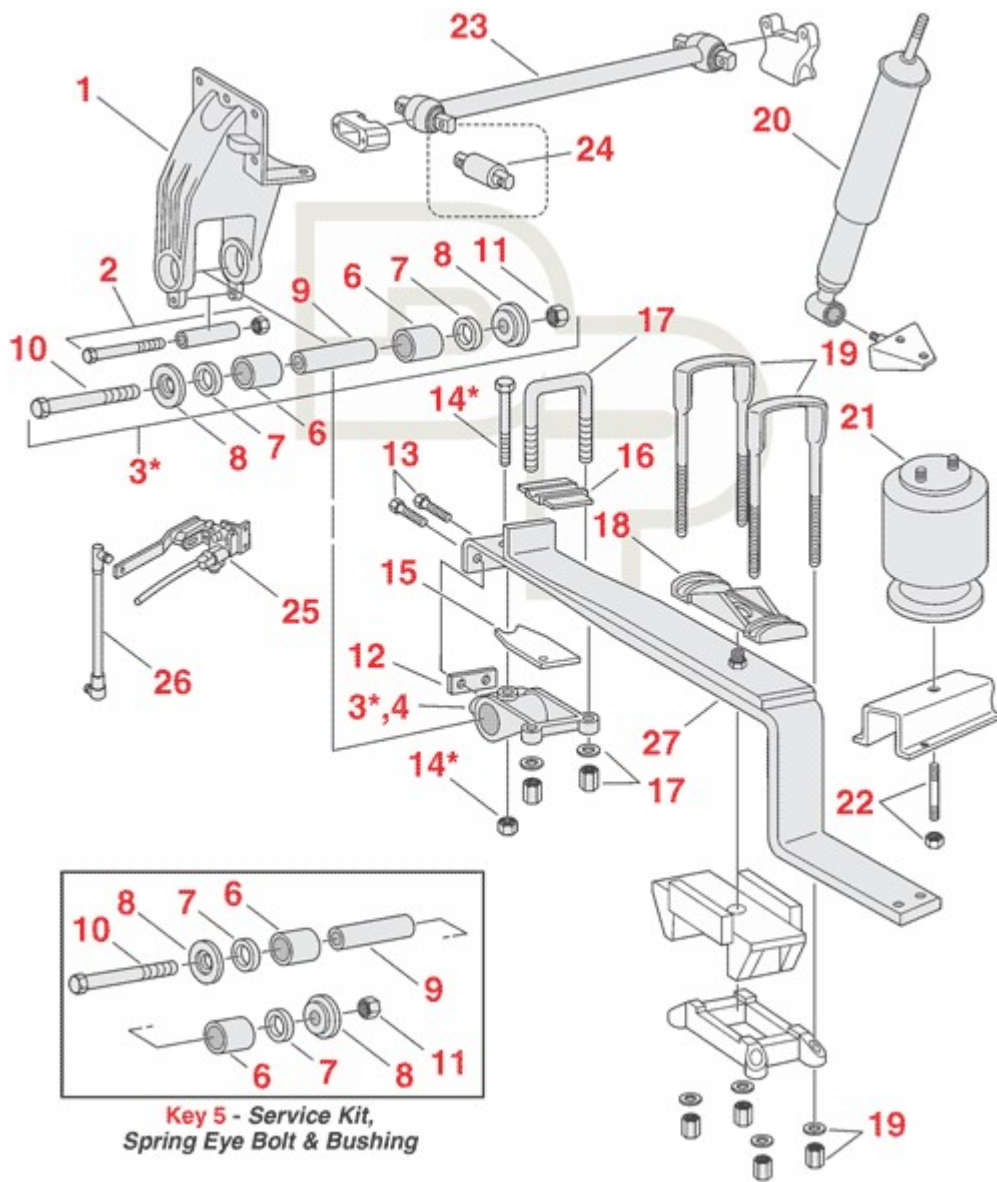

Peterbilt Rear Suspension - Low Mount Air Leaf® (To 2003) Single/Tandem Axle

Call us if you can't find or identify the part you need