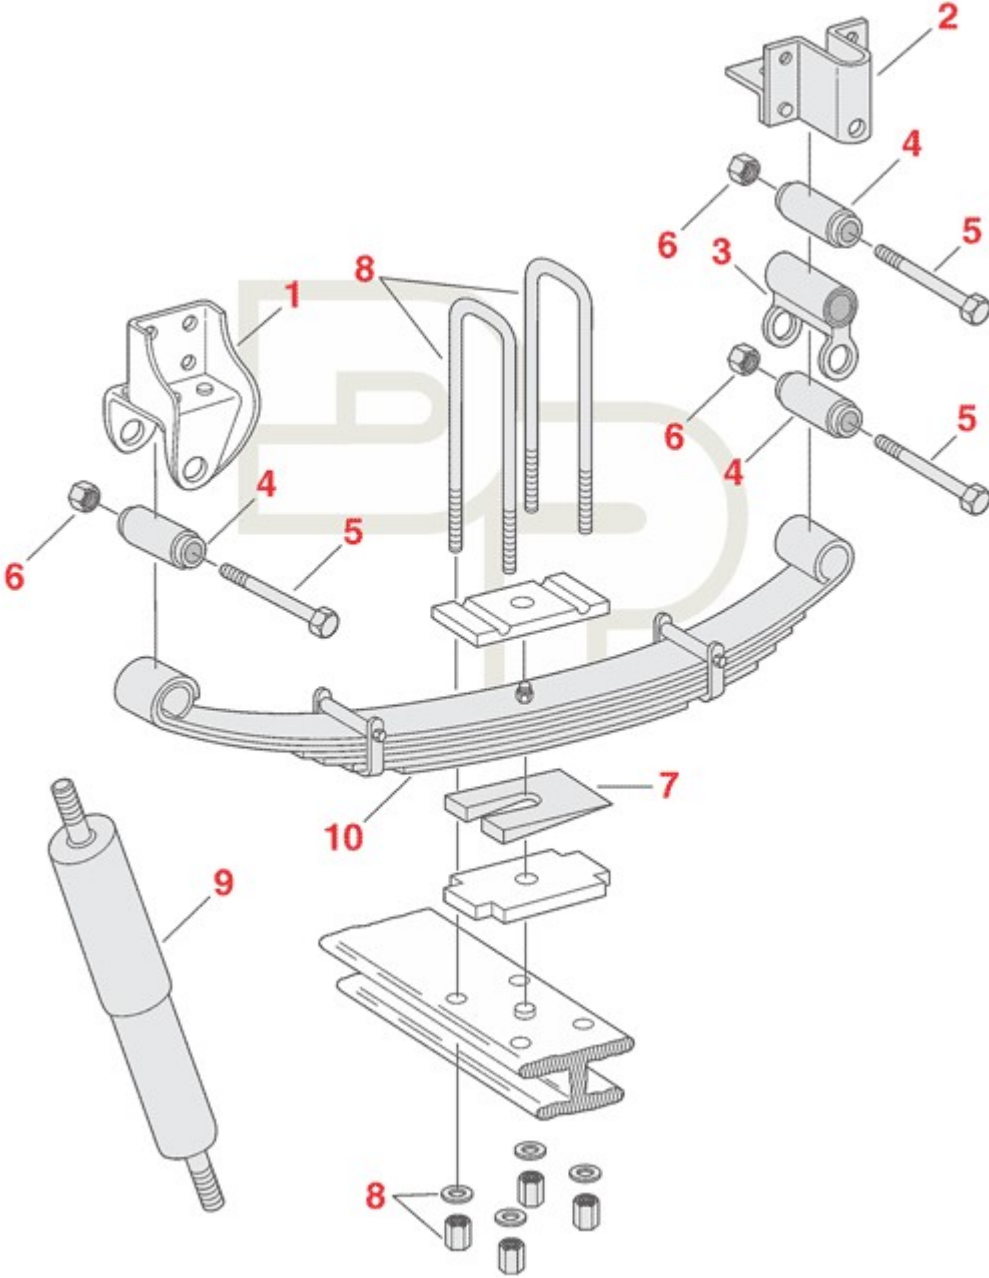

Navistar Front Suspension - S1600/S2100 Medium-Duty (3" Spring)

Call us if you can't find or identify the part you need

Navistar Front Suspension - S1600/S2100 Medium-Duty (3" Spring)

	Part #	Description	OEM #	Price	Note
10	55-140	6 Leaf Spring (6/PD)	1661421C91	\$254.71	3" Wide Spring / Rubber Bushing
10	55-892	5 Leaf Spring (5/PD)	572347C91	\$219.29	3" Wide Spring / Rubber Bushing
10	55-894	6 Leaf Spring (6/2PD)	572355C91		3" Wide Spring / Rubber Bushing
		55-894 - Premium US*		\$218.91	
		55-894 - Economy Import**		\$148.80	
10	55-894HD	7 Leaf Spring - HD Version	N/A	\$280.11	3" Wide Spring / Rubber Bushing
10	55-856	9 Leaf Spring	471267C91		4" Wide Spring / Brass Bushing
		55-856 - Premium US*		\$451.02	
		55-856 - Economy Import**		\$344.46	
10	55-896	7 Leaf Spring (7/2PD)	572371C91		4" Wide Spring / Brass Bushing
		55-896 - Premium US*		\$387.14	
		55-896 - Economy Import**		\$297.08	
1	M1076	Hanger, Front; LH/RH; Stamped	470231C1	\$52.26	1600-1900 Models w/5k, 6k & 7k Axles
2	338-911	Hanger, Rear; LH/RH	470228C1	\$61.92	
3	330-146	Hanger, Shackle; Stamped	470248C91	\$44.62	Incl. Bushing; Use w/Stamped Hangers
4	RB-75	Bushing; 1"ID x 1 13/16"OD x 3"Lg	460719C1, 26720R1	\$11.81	
5	327-293	Bolt; 1"-8 x 5"Lg		\$10.22	
6	SLNC-107	Nut, Lock; 1"-8		\$3.20	
8	361-274	Kit, U-Bolt; Special Bend, Grade 8		\$23.97	
9	M74421	Shock Absorber		\$86.75	
9	M66603	Shock Absorber		\$56.14	