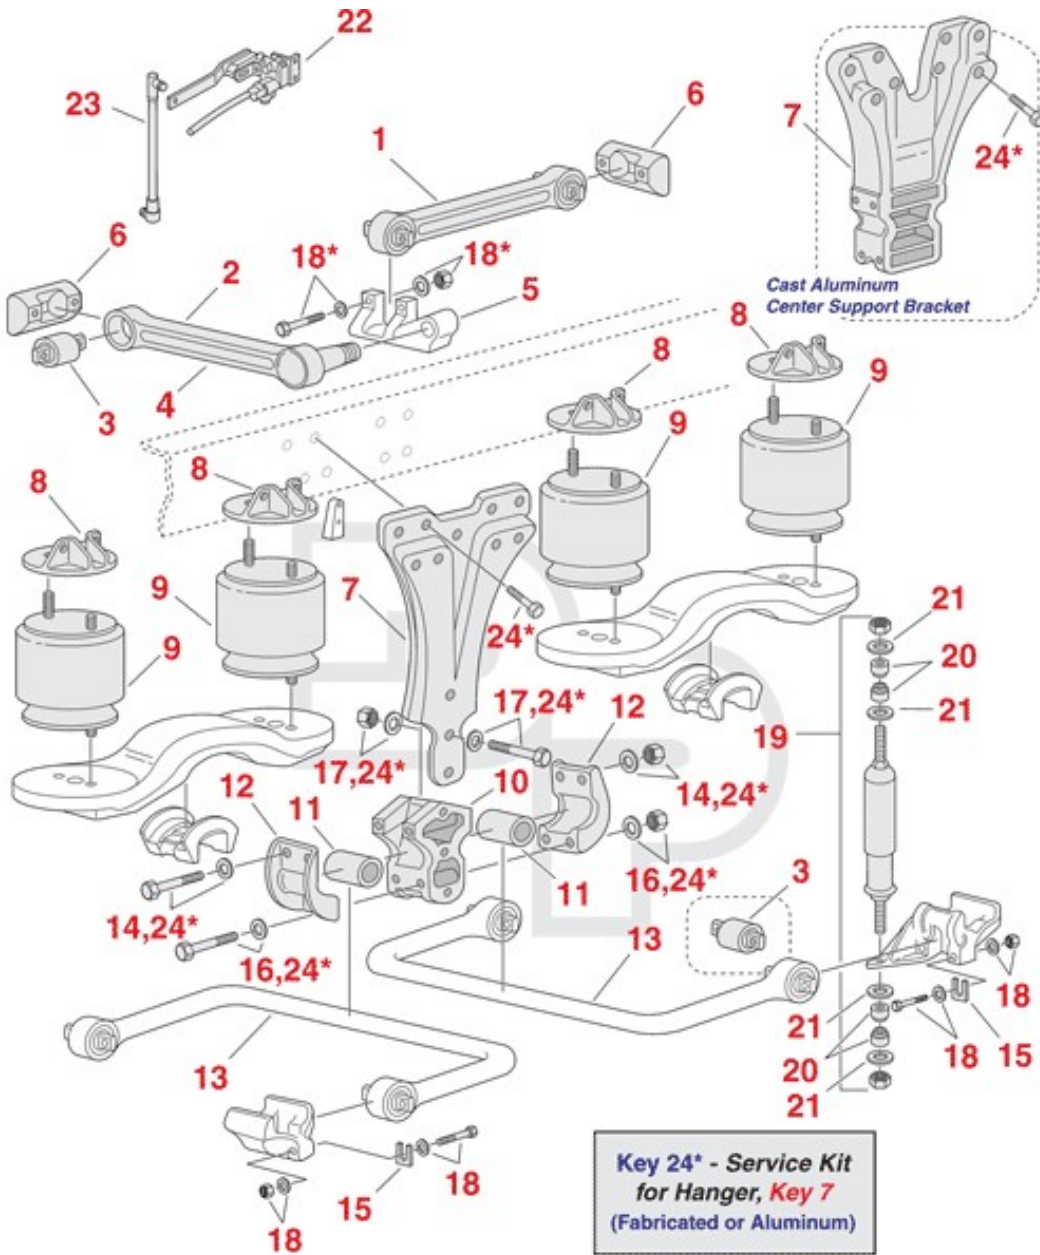

Kenworth Rear Air Suspension - Air Glide® 100

Call us if you can't find or identify the part you need

Kenworth Rear Air Suspension - Air Glide® 100

1	345-885	Torque Rod Assembly; 24"Lg c/c	K195-376 / 944270	\$120.73	
1	345-886	Torque Rod Assembly; 25" Lg c/c	925150	\$145.26	
2	345-887	Track Rod Assembly; 24" Lg c/c	K195-375 / 925031	\$148.27	
3	321-132	Bushing; Straddlemount; 2 3/4"OD x 4-3/8" c/c	227720	\$30.20	
3	321-132U	Bushing, Urethane		\$48.44	
4	321-133	Bushing; Taper Stud Type		\$46.11	Use 345-887
4	321-133U	Bushing, Urethane		\$75.36	
5	DIA	Torque Rod Bracket	K055-267		
6	338-2245	Track Rod Bracket	K055-405,	\$42.53	OEM is Aluminum
7	338-1368	Fabricated Bracket	K272-145	\$218.10	
7	338-1841	Cast Bracket;	K274-184	\$450.38	Aluminum
8	338-1844	Air Spring Bracket	K048-449	\$32.83	Upper
9	352-9422	Air Spring	K303-6/14/15	\$111.59	
9	352-9415	Air Spring	K102A / K303-5	\$225.66	
10	338-1842	Mount, Stabilizer Bar	K197-2943	\$262.65	
11	320-150	Bushing, Stabilizer Bar	K066-58	\$12.14	
11	320-150U	Bushing, Urethane; Stabilizer Bar	K066-293	\$13.82	
12	338-1843	Cap, Stabilizer Bar Mount	K071-304	\$31.91	
13	MK16960	Stabilizer Bar	K202-1730	\$1,144.86	
14	334-1329	Assembly, Bolt; M16-2.0 x 260mm Lg	K041-712- 260P / K144- 145-24	\$12.13	Incl. Bolt & Hdwe.
14	334-1335	Assembly, Bolt; M20-2.5 x 260mm	K041-724- 260P / K144- 145-24	\$21.12	Incl. Bolt & Hdwe.
15	334-1332	Shim; 1-1/4" x 1-1/4" x 1/16"Thk	K221-922-2	\$12.07	
15	334-1333	Shim; 1-1/4" x 1-1/4" x 1/8"Thk	K221-922-3	\$3.88	
16	334-1330	Assembly, Bolt; M16-2.0 x 160mm Lg	K041-717- 160P	\$9.14	Incl. Bolt & Hdwe.