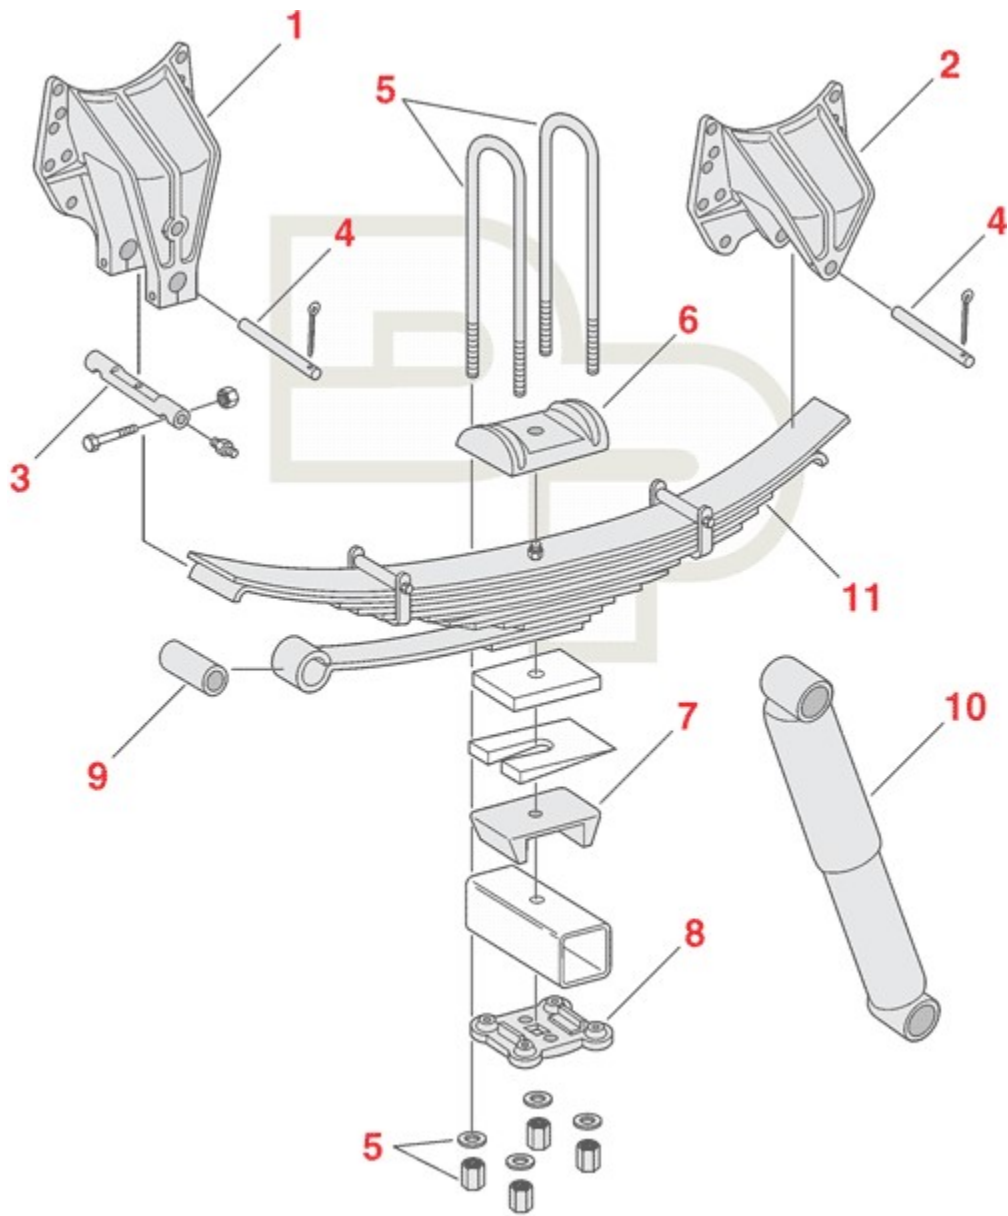

Bluebird Bus Rear Suspension - TC2000FE Series Variable Rate Rear Single Axle Suspension

Call us if you can't find or identify the part you need

Bluebird Bus Rear Suspension - TC2000FE Series Variable Rate Rear
Single Axle Suspension

| | <u>Part #</u> | <u>Description</u> | <u>OEM #</u> | <u>Price</u> | <u>Note</u> |
|----|----------------------|--|--|---------------------|---------------------------------|
| 11 | 14-115 | Leaf Spring - 10 Leaf (8/3PD/2) | 2015155C91 / 471287C91 / 1317924 | \$365.81 | Slipper Style w/ Radius Leaf |
| 11 | 14-125 | Leaf Spring - 12 Leaf (10/2PD/2) | 471292C91 / 1489236 / 253517 | \$335.63 | Slipper Style w/ Radius Leaf |
| | 14-127 | Leaf Spring - 10 Leaf (8/3PD/2) | 1873603 | \$602.01 | Uses Saddle Mount Bushing |
| 11 | 14-145 | Leaf Spring - 15 Leaf (13/2) | 0076830 | \$390.00 | Uses Saddle Mount Bushing |
| 1 | 338-932 | Hanger; Cast | 1362060 / 1654325C1 / 2033140C1 / 2033141C1 / 481297C1 / 548024C1 | \$81.34 | M5096 & M990 Pin |
| 2 | 338-933 | Hanger; Cast | 1362078 / 481223C1 | \$78.39 | M4990 Pin |
| 3 | 327-256 | Spring Pin; 1 1/4"OD x 5 5/16"Lg x 4" c/c | 1353440 / 303859C1 | \$10.14 | For Radius Leaf |
| 3 | 334-964 | Kit, Bushing & Pin; Urethane | 1353440 | \$56.93 | Use w/Cast Hangers |
| 4 | 327-282 | Pin, Rebound; 3/4" x 6"Lg | 1362045 / 43589 | \$5.69 | |
| 5 | 361-270 | Kit, U-Bolt; Special Bend, Grade 8 | 1351401 | \$31.57 | 3/4" x 3" x 18 3/8" SR |
| 6 | DIA | Plate, Top | 1351410 | \$23.15 | |
| 7 | DIA | Seat, Axle | 1348424 | \$31.94 | |
| 9 | RNG-BM | Bushing; 1 1/4"ID x 1 1/2"OD x 3"Lg | | \$9.40 | Radius Leaf Bushing |
| 10 | M66884 | Shock Absorber | 1316546 | \$52.47 | |
| 10 | M65459 | Shock Absorber | 1746163 | \$72.92 | |