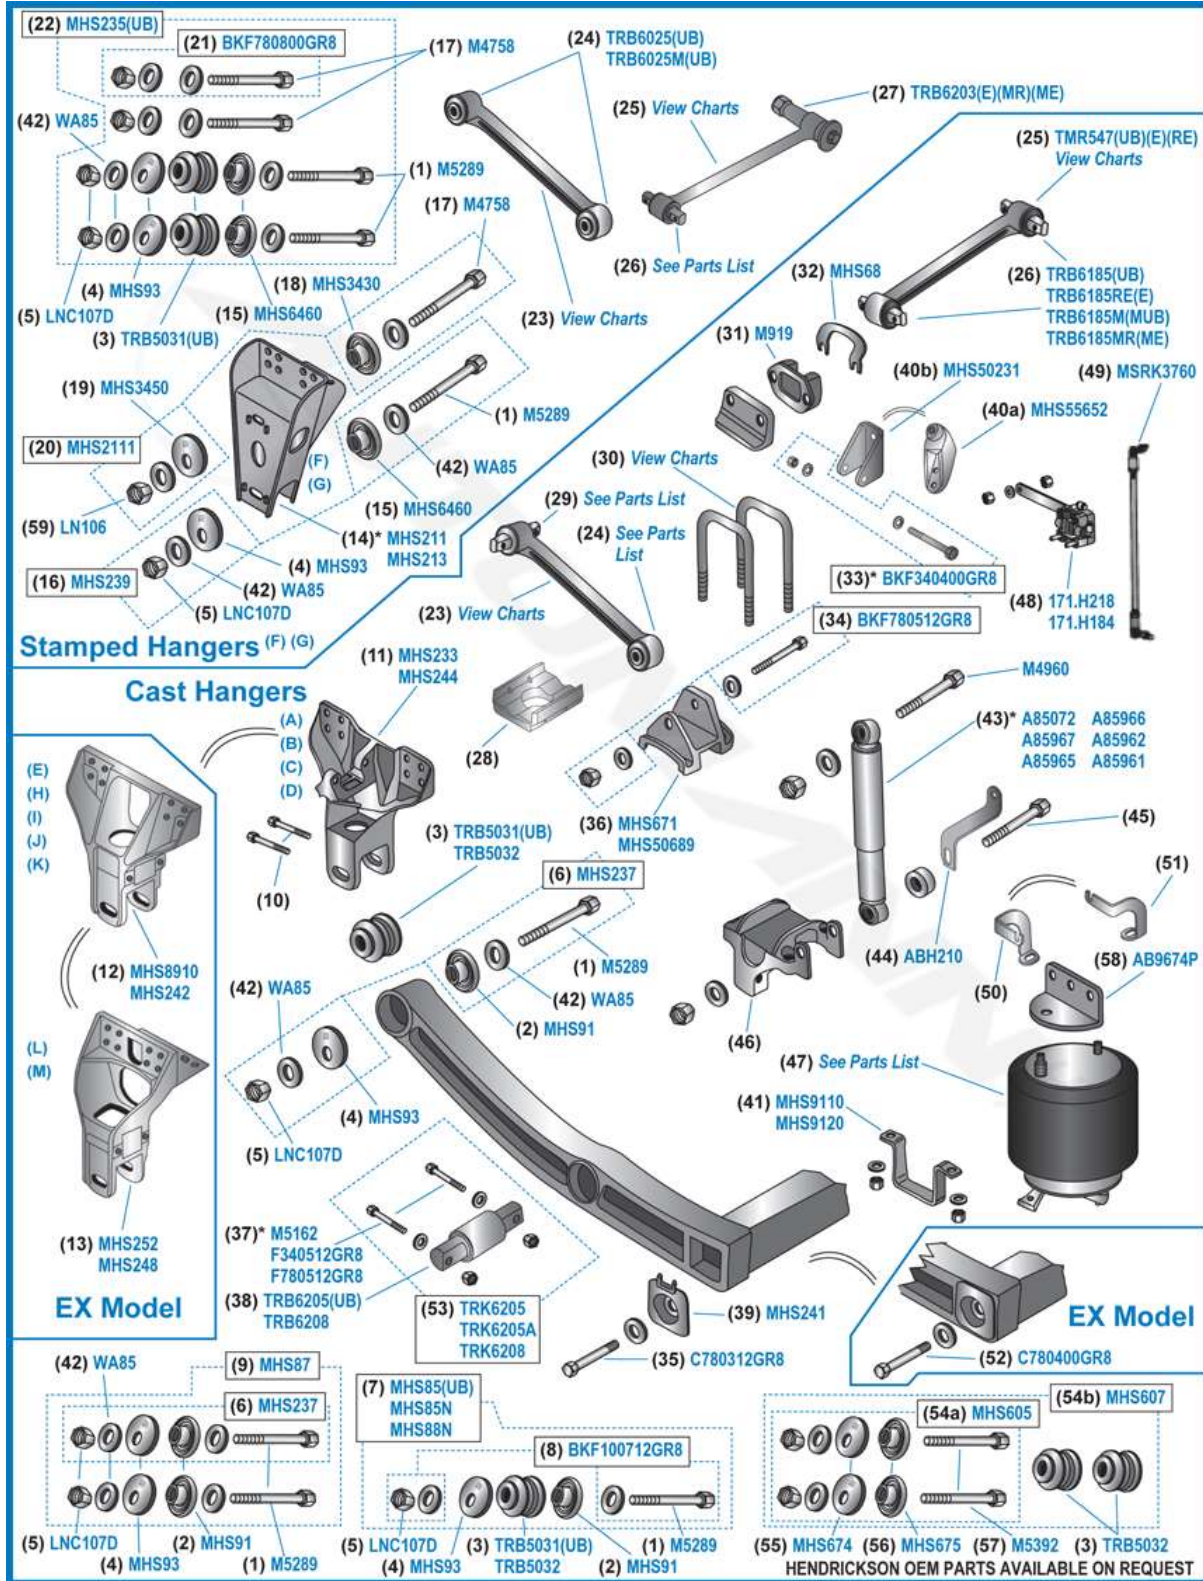

# Suspension Schematic: Hendrickson Rear Primaax® & EX / Firemaax® & EX(Revised)

Schematic Parts List

Automann / Interchange Part # or Keyword

Call: 1-888-288-6626 Text: 856-263-4600

Home Category Brand Make/Model New Arrivals Wizards Schematics Quick Links Help