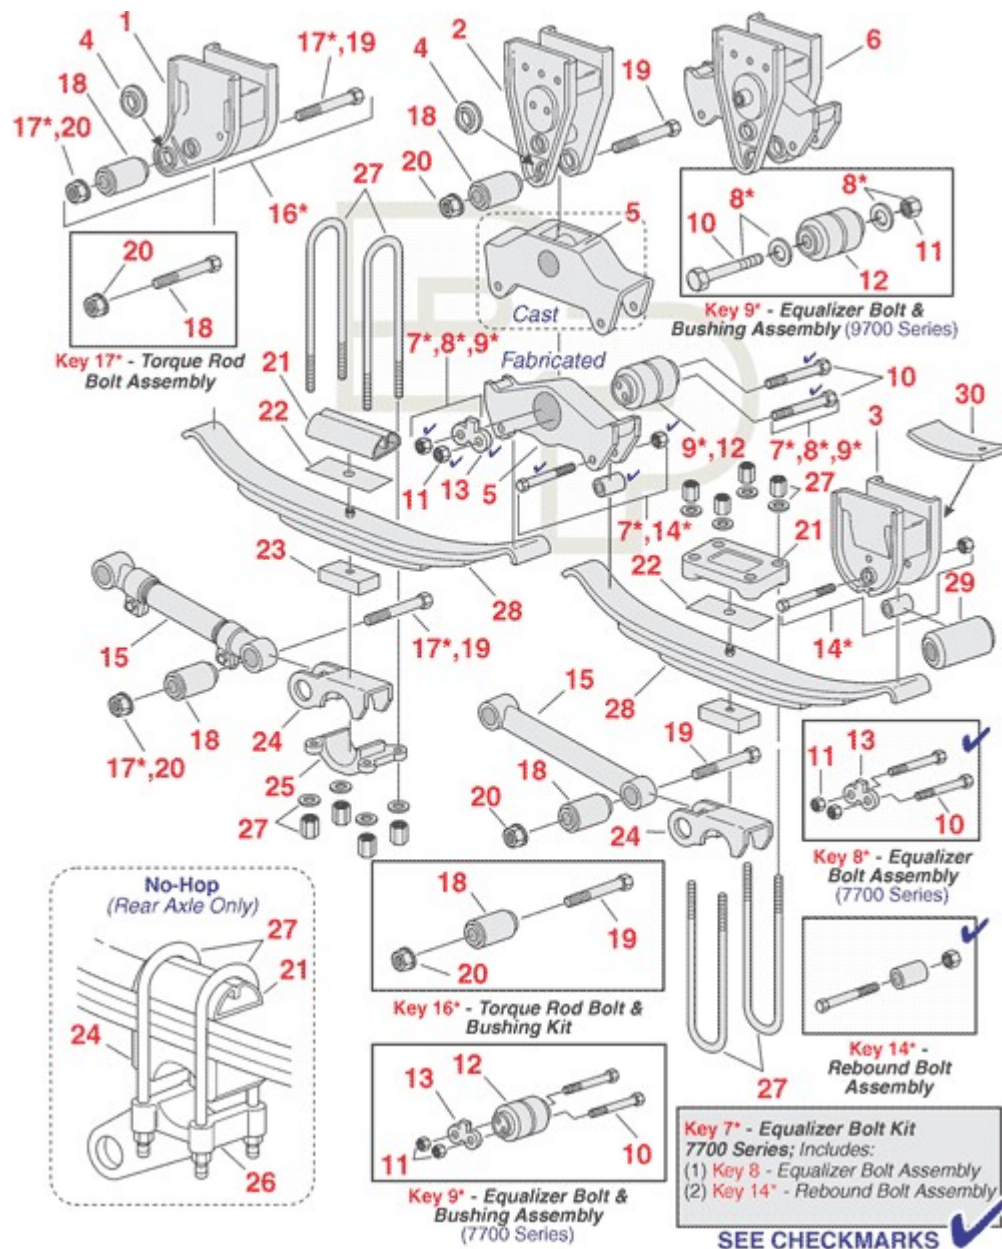

LONG LIFE

fleet

Hutch Trailer Suspension - H/CH 7700/9700 (42 1/2", 44", 49", 54 1/2", 57 1/2" Axle Spacing) Four Spring

Call us if you can't find or identify the part you need

Hutch Trailer Suspension - H/CH 7700/9700 (42 1/2", 44", 49", 54 1/2", 57 1/2" Axle Spacing) Four Spring

Call us if you can't find or identify the part you need

		1"Thk			
24		Spring Seat, Front & Rear			Call For Identification & Price
25	338-415	Plate, Bottom U-Bolt Clamp; Fabricated	710-00	\$21.61	5" Round Axles, 7/8" U-Bolts
25	338-471	Plate, Bottom U-Bolt Clamp; 5" Square Axle, 3/4" U-Bolts	7747-00, 7747-01	\$55.01	5" Square Axles; 3/4" U-Bolts; All
25	338-470	Plate, Bottom U-Bolt Clamp; 4"x 6" Axle	7746-00	\$54.90	4" x 6" Rectangular Axles; All
25	338-1698	Plate, Bottom	16297-01	\$23.02	5" Round Axles; 3/4" U-Bolts
25	338-414	Bracket, Torque Rod Seat	706-01	\$73.16	All Models; Underslung Axles
26	338-438	Bracket, Stabilizer; 5" Round Axle; No Hop	7025-00, 10775-00	\$131.40	Rear Axle Only; No Hop; 7700
26	338-2505	Bracket, Stabilizer; 5" Round Axle; No Hop	28800-01	\$146.32	Replaces 338-438
26	338-469	Bracket, Stabilizer; 5" Square Axle; No Hop	7738-01	\$325.31	No Hop; 7700
27	361-218	Kit, U-Bolt; Round Bend, Grade 5		\$26.43	7/8" x 3" x 14 1/2" R
29	320-217	Bushing, Spring; Free Play	18541-01	\$5.49	Rear Rebound
30	334-1827	Pad, Wear	755-03,	\$11.39	Rear Hanger; Fabricated Hangers
30	334-1979	Pad, Wear	19075-01	\$11.52	Rear Hanger; Cast Hangers