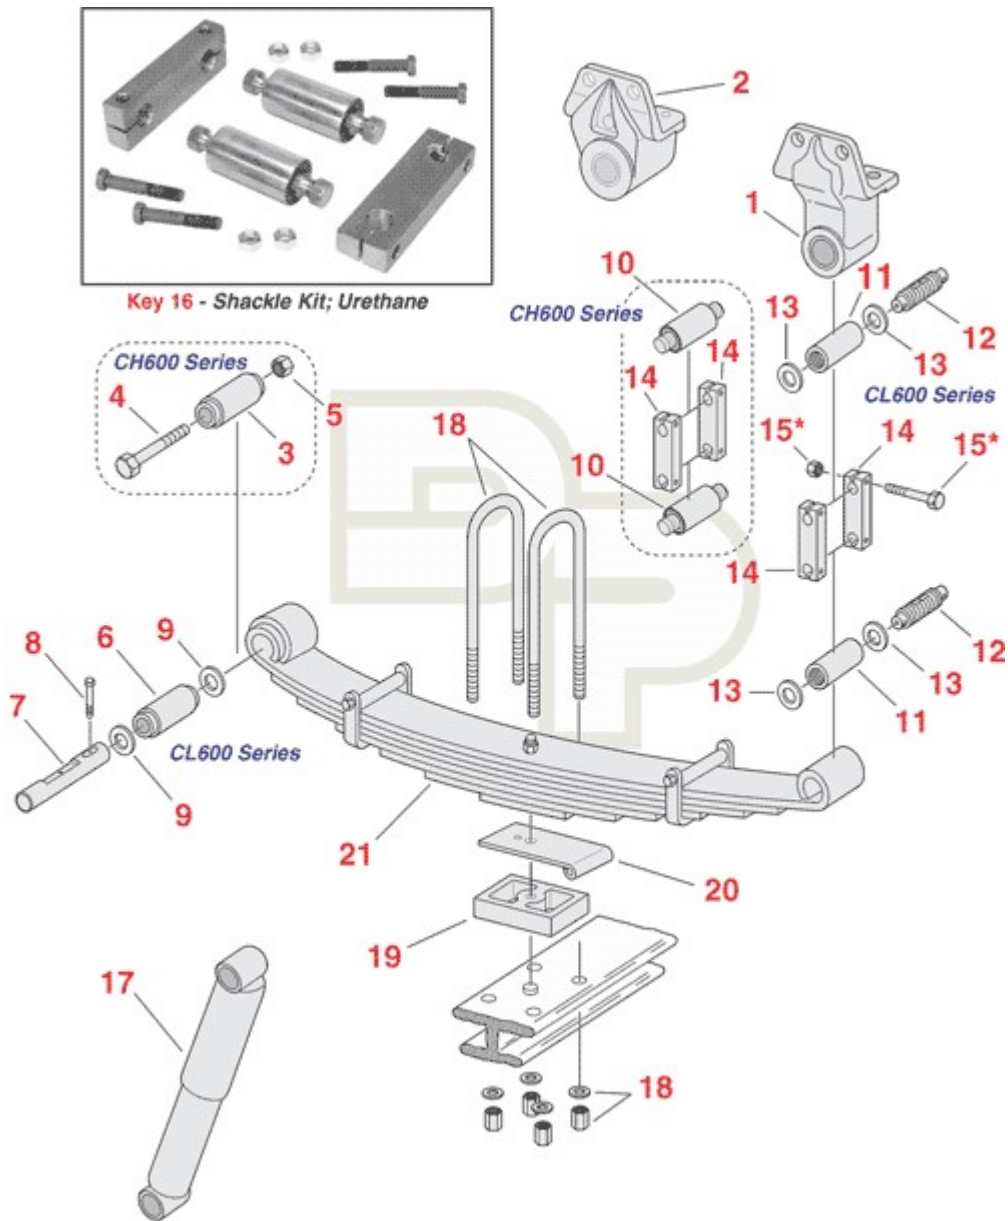

Mack Front Suspension - CH/CL600 Series - 3.5" Wide

Call us if you can't find or identify the part you need

Mack Front Suspension - CH/CL600 Series - 3.5" Wide

	Part #	Description	OEM #	Price	Note
21	62-1044	2 Leaf Parabolic Spring (PD/2/PD)	2QK4100 / 25175027		
		62-1044 - Premium US*		\$310.20	
		62-1044 - Economy Import**		\$229.50	-
21	62-968	3 Leaf Parabolic Spring (PD/3)	2QK3435M / 25175026		-
		62-968 - Premium US*		\$320.09	
		62-968 - Economy Import**		\$220.74	-
1	338-1906	Hanger, Threaded	51QK5110M	\$118.99	
1	338-1907	Hanger, Rubber Bushing	51QK5110M2	\$114.51	
1	338-1908	Hanger, Rubber Bushing	51QK5110M4	\$114.85	Heavy Frame
2	338-2145-01	Hanger; Threaded Bushing	51QK5130M	\$112.46	TB-69 Threaded Bushing
2	338-2145-02	Hanger; Rubber Bushing	51QK5130M2	\$119.82	RB-189 Bushing
2	338-2145-03	Hanger; Rubber Bushing	51QK5130M4	\$133.37	RB-189 Bushing
2	338-2145-04	Hanger; Threaded Bushing	51QK5130M3	\$124.22	TB-69 Threaded Bushing
3	RB-188	Bushing; 24mm ID x 48mm OD x 89mm Lg	10QK253M	\$28.57	Metric Bushing
4	327-481	Bolt; M24 - 3.0 x 200mm Lg	43RU297M	\$22.47	
5	334-717	Nut, Lock; M24-3.0	171AM8	\$8.99	Use w/327-481
6	MB-1	Bushing; 1 1/4"ID x 1 1/2"OD x 3 3/16"Lg	10QK229A	\$17.33	w/Grease Grooves
6	RNI-BM	Bushing; 1 1/4"ID x 1 1/2"OD x 3 1/2"Lg		\$9.98	Optional
7	327-342	Spring Pin; 1 1/4"OD x 6 1/4"Lg x 3/4" c/e	44QK173B	\$13.22	Models R & RD; w/ 3 1/2" Wide Springs
9	MMCK46	Seal	88AX428	\$1.48	Use w/MB-1 Bushings
10	RB-189	Bushing; 1 1/16"ID x 1 7/8"OD x 3 3/8"Lg	10QK254M	\$46.38	Metric Bushing w/Double Lock