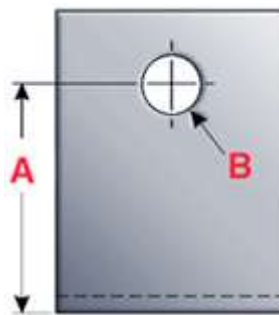

[Click Part Number for Pricing](#)

Utility Trailer Suspension Hangers

**Type 1**

DP Part No.	Position	Width	Dim. (A)	Dim. (B)
 <b>H-114</b>	Front	1 3/4	2	9/16
 <b>H-102</b>	Front	1 3/4	3 1/4	9/16
 <b>H-107</b>	Front	1 3/4	4 1/4	9/16
 <b>H-116</b>	Front	2	3 3/4	9/16
 <b>H-101D</b>	Front	2	4 1/4	9/16
 <b>H-117</b>	Center	2	3 3/8	7/8
 <b>H-105D</b>	Center	3	3 1/2	7/8
 <b>H-115</b>	Rear	1 3/4	2	9/16
 <b>H-103</b>	Rear	2	5 1/4	3/8
 <b>H-118</b>	Rear	2	5 7/16	9/16