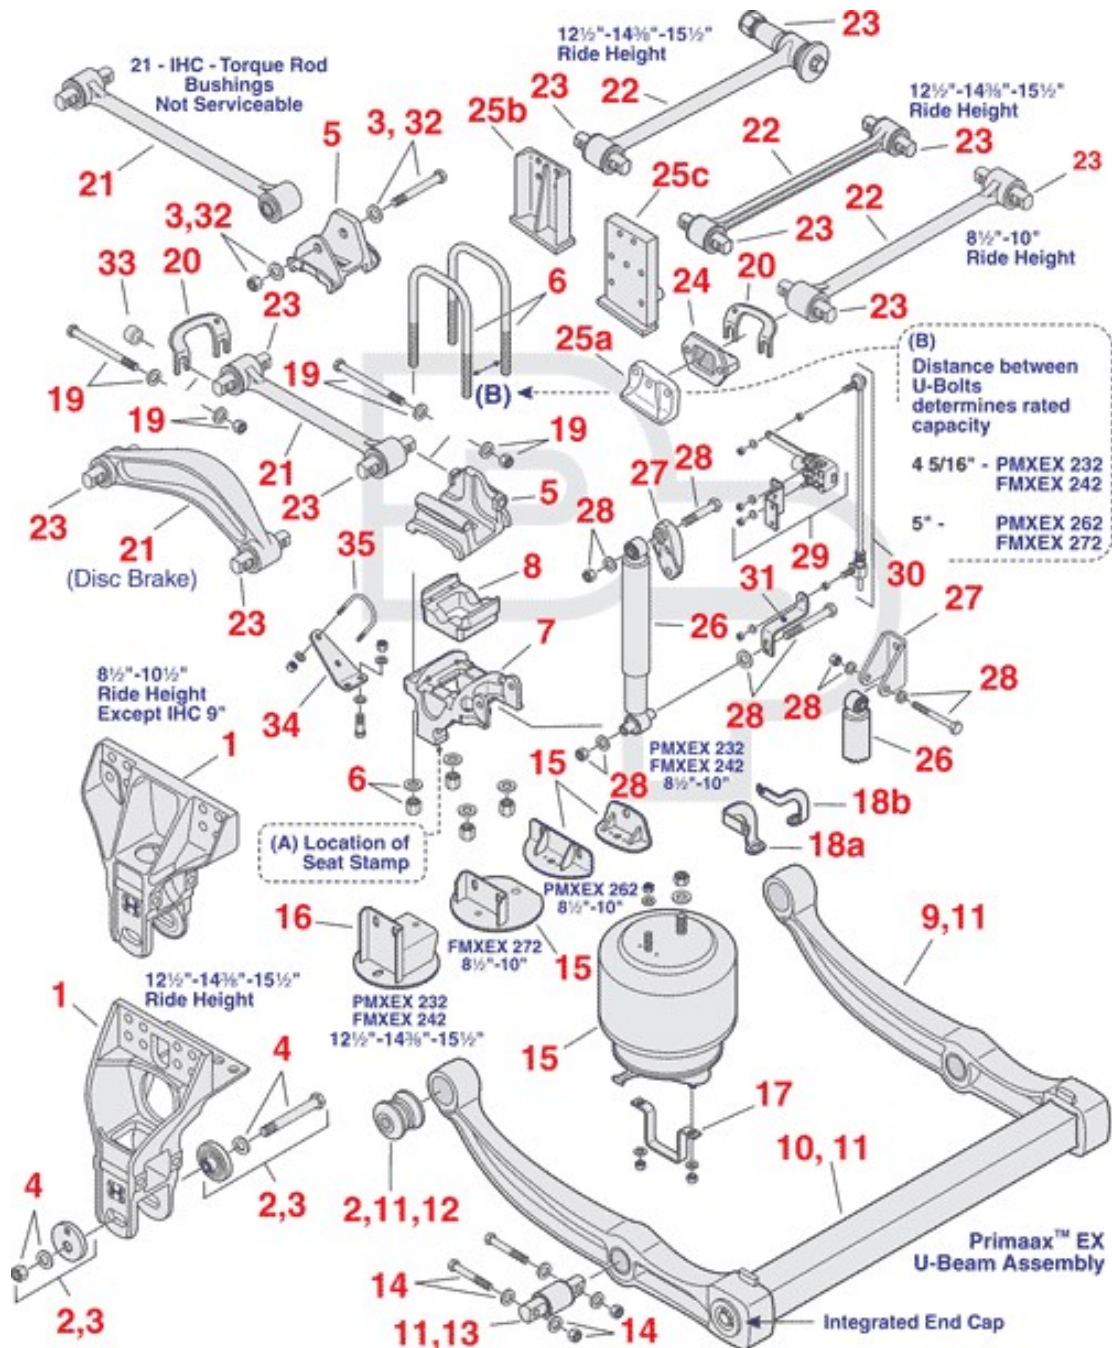

**LONG
LIFE**

fleet

**Hendrickson Rear Air Suspension - PRIMAAX EX® 232/462/692,
262/522/782; FIREMAAX EX® 242/482, 272/542 Single/Tandem Axle**

Call us if you can't find or identify the part you need

**Hendrickson Rear Air Suspension - PRIMAAX EX® 232/462/692,
262/522/782; FIREMAAX EX® 242/482, 272/542 Single/Tandem Axle**

	Part #	Description	OEM #	Price	Note
1	338-2237	Hanger	67706	$231.92	8.5"-10.5" Ride Ht.
1	MHS242	Hanger	67222	$181.55	10" Ride Hgt; Mack/Volvo
1	338-2452	Hanger, LH; Fabricated	064451-001	$630.56	12.5"/14.4"/15.5" Ride Hgt; Terex IPI
1	338-2453	Hanger, RH; Fabricated	064451-002	$630.56	12.5"/14.4"/15.5" Ride Hgt; Terex IPI
2	334-1698	Kit, Service; Pivot Bushing	60632-20, 60632-8	$137.23	Standard; Incl. Alignment Collars
2	334-1698A	Kit, Service; Pivot Bushing	60961-720	$75.92	Incl. Alignment Collars; (1) Beam End
2	334-2040	Kit, Service; Pivot Bushing; Severe Service	60632-33,	$202.15	1 1/4" Bolt; (1) Axle
3	334-1699	Kit, Service; Alignment	60632-19, 60632-6	$50.35	Standard
3	334-2039	Kit, Service; Severe Service	60632-15,	$156.80	1 1/4" Bolt; (1) Axle
4	334-1712	Assembly, Bolt; 1"-8 x 7 1/2"Lg	60632-18, 60632-5	$16.18	
5		Bracket, Top Cap	65289-000	$33.08	
6	361-627	Kit, U-Bolt; 3/4" x 6 3/8" x 9"Lg		$48.37	
6	361-661	Kit, U-Bolt; 3/4 x 6 3/8" x 10"Lg		$30.36	
6	361-662	Kit, U-Bolt; 3/4 x 6 3/8" x 11"Lg		$35.16	
6	361-663	Kit, U-Bolt; 3/4 x 6 3/8" x 12"Lg		$38.52	
12	321-387	Bushing, Pivot	58648	$28.62	Early; Replace w/321-523
12	321-523	Bushing, Pivot	70425-1	$43.22	Improved Durability; Order 334-1698 or 1698A Kit
13	321-388	Bushing; "D" Pin	60383	$68.00	3/4" Bolts; 230/240
13	321-512	Bushing; "D" Pin	65381	$151.54	7/8" Bolts

Call us if you can't find or identify the part you need