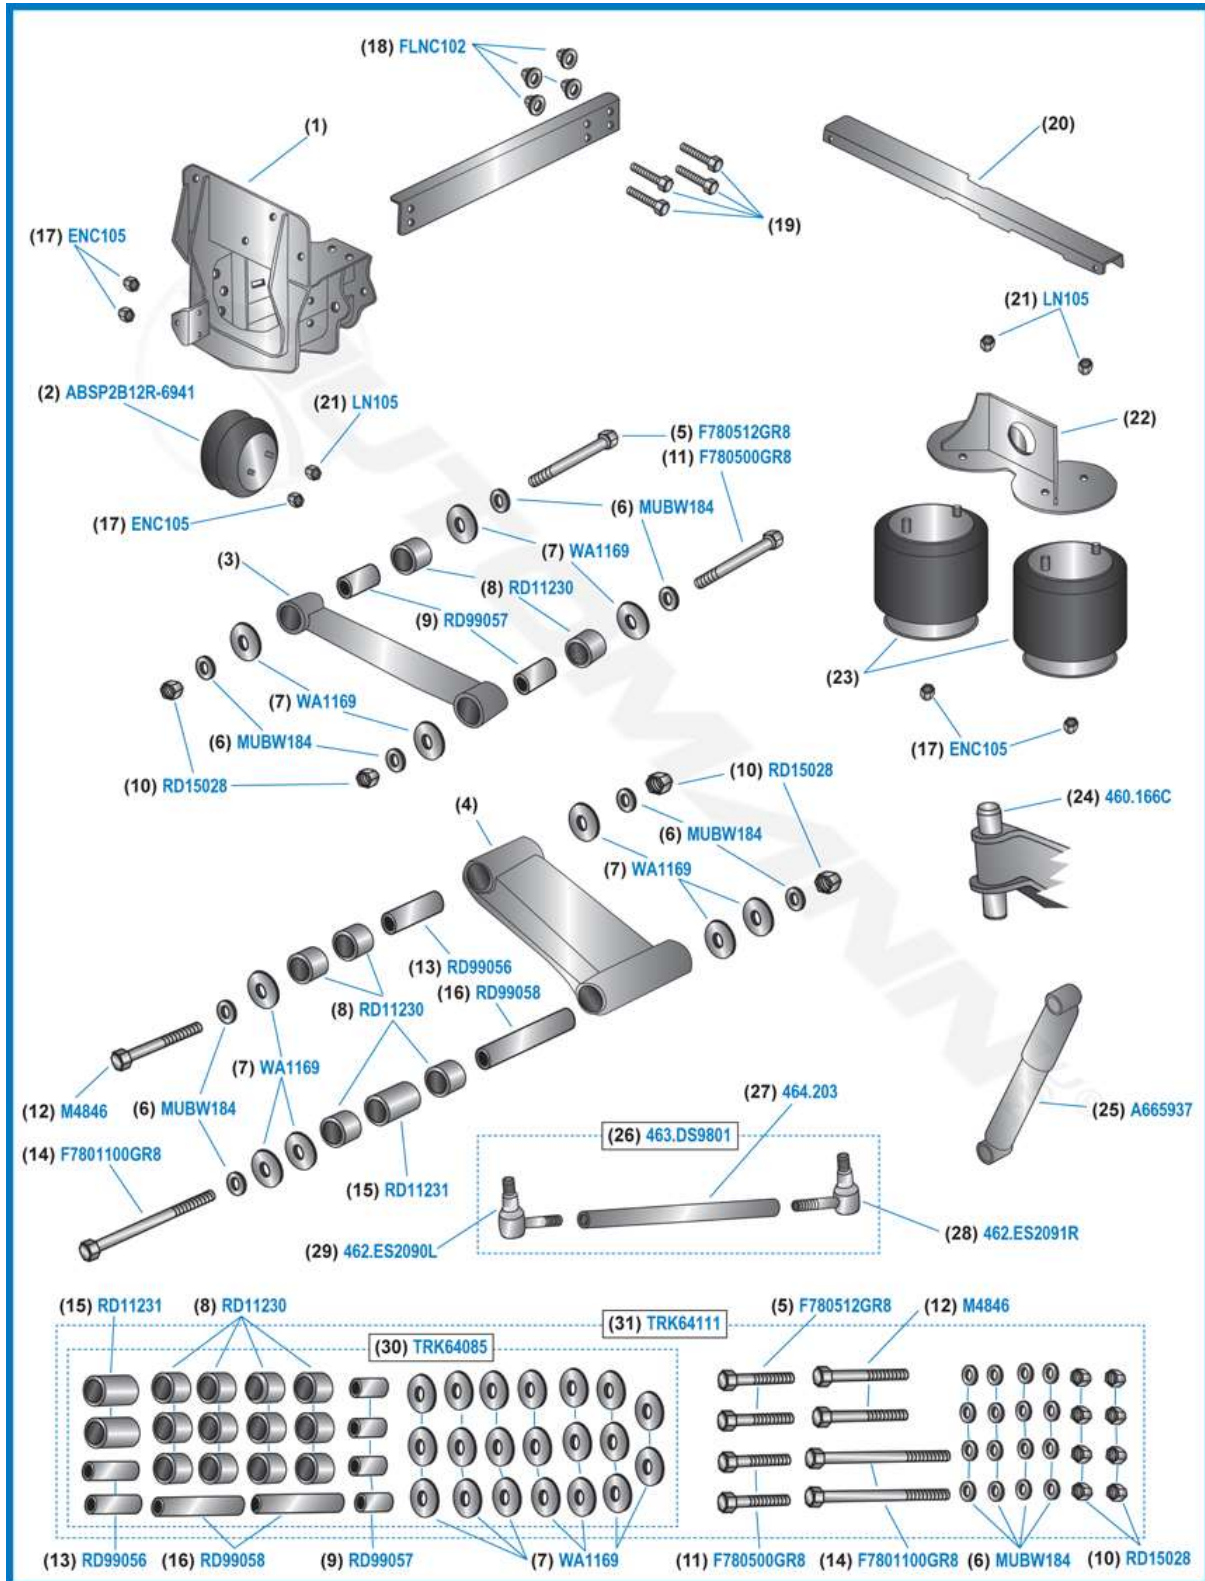

Suspension Schematic: Ridewell Lift RSS232T, Flex-Trac™ 20K (New)

[Schematic](#) [Parts List](#)

Automann / Interchange Part # or Keyword

Call: 1-888-288-6626

Text: 856-263-4600

Home	Category ▾	Brand ▾	Make/Model ▾	New Arrivals ▾	Wizards ▾	Schematics ▾	Quick Links ▾	Help ▾
Key	Part No.	OEM Ref.	Req.	Description	Notes			
1	Ref.	3170086	1	Hanger	LH			
1	Ref.	3170087	1	Hanger	RH			
2	ABSP2B12R-6941	1003586707C	2	Air Spring	Ride, Firestone# 6707 Goodyear# 2B9-265			
2	566.CT64512	1003586707C	2	Air Spring	Ride, Firestone# 6707 Goodyear# 2B9-265			
3	Ref.	5320007	1	Upper T-Rod	LH			
3	Ref.	5320008	1	Upper T-Rod	RH			
4	Ref.	5320006	2	Lower T-Rod				
5	F780512GR8	1140062	2	Bolt	Front Upper T-Rod, 7/8"-14 x 5-1/2" Lg.			
6	MUBW184	1160868B100	16	Washer	7/8" I.D.			
7	WA1169	1160009	20	Washer, Shim	1/4" Thk.			
8	RD11230	1120030	12	Bushing	Poly, Soft			
9	RD99057	9090057	2	Bushing Sleeve	2-7/8" Long			
10	RD15028	1150028	8	Nut	7/8"-14 SecureLok			
11	F780500GR8	1140952B105	4	Bolt	Rear Upper T-Rod, 7/8"-14 x 5.0" Lg.			
12	M4846	1140060	2	Pivot Bolt	Front Lower T-Rod, 7/8"-14 x 7-1/2" Lg.			
13	RD99056	9090056	2	Bushing Sleeve	5-7/32" Long			
14	F7801100GR8	1140023	2	Bolt	Rear Lower T-Rod, 7/8"-14 x 11.0" Lg.			
15	RD11231	1120031	2	Bushing	Poly, Hard			
16	RD99058	9090058	2	Bushing Sleeve	8-27/32" Long			
17	ENC105	1150555B112	10	Lock Nut	Nylon, 1/2"-13			
18	FLNC102	1150012	8	Lock Nut	Flanged, 1/2"-13			
19	Ref.	1130029	8	Bolt	Carriage, 1/2"-13 x 3/4" Long			
20	Ref.	6000720	2	Spacer Kit	2.0" Optional			
21	LN105	1150011	6	Lock Nut	3/4"-16			
22	Ref.	3450139	2	Air Spring Bracket				
23	Ref.	1003588494C	4	Air Spring	Load, Firestone# 8494, 1T15MPW-6			
24	460.166C	R201312	1	King Pin Kit				
25	A665937	1310002	1	Stabilizer	Verify w/Shock Catalog			
26	463.DS9801		1	Crosstube Assembly	1-464.203, 1-462.ES2091R & 1-462.ES2091L			
27	464.203	1660183	1	Crosstube				
28	462.ES2091R	1660064	1	Tie Rod End	RH			
29	462.ES2090L	1660065	1	Tie Rod End	LH			
30	TRK64085	6040085	1	Bushing Repair Kit	12-RD11230, 2-RD11231, 20-WA1169 & Sleeves			
31	TRK64111	6040111	1	Bushing & Hardware Repair Kit	1-TRK64085 & hdwe.			