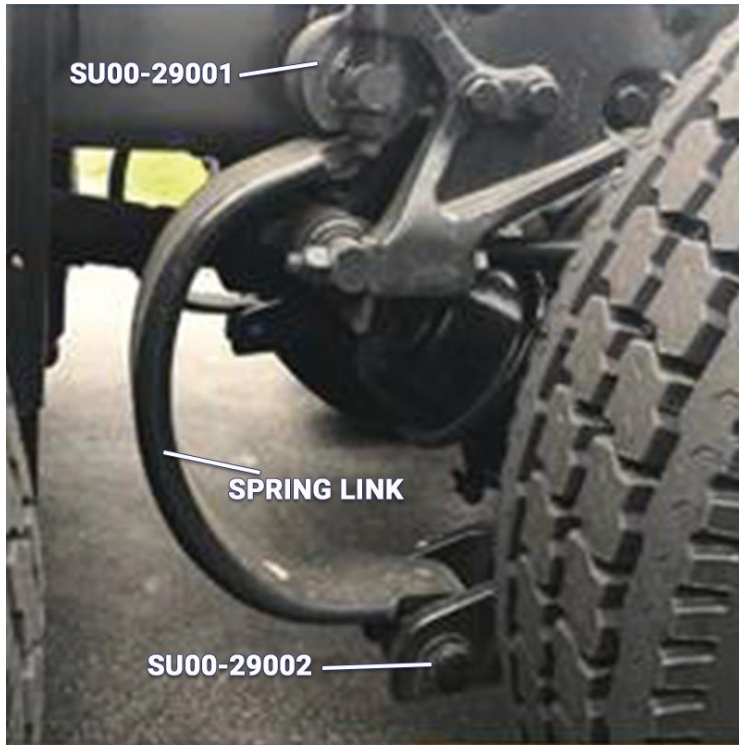

Peterbilt

Flex Air

KENWORTH AIRGLIDE 380 / PETERBILT FLEX AIR

Air Leaf

PETERBILT AIR LEAF

Peterbilt

Air Trac

Low Mount Air Leaf