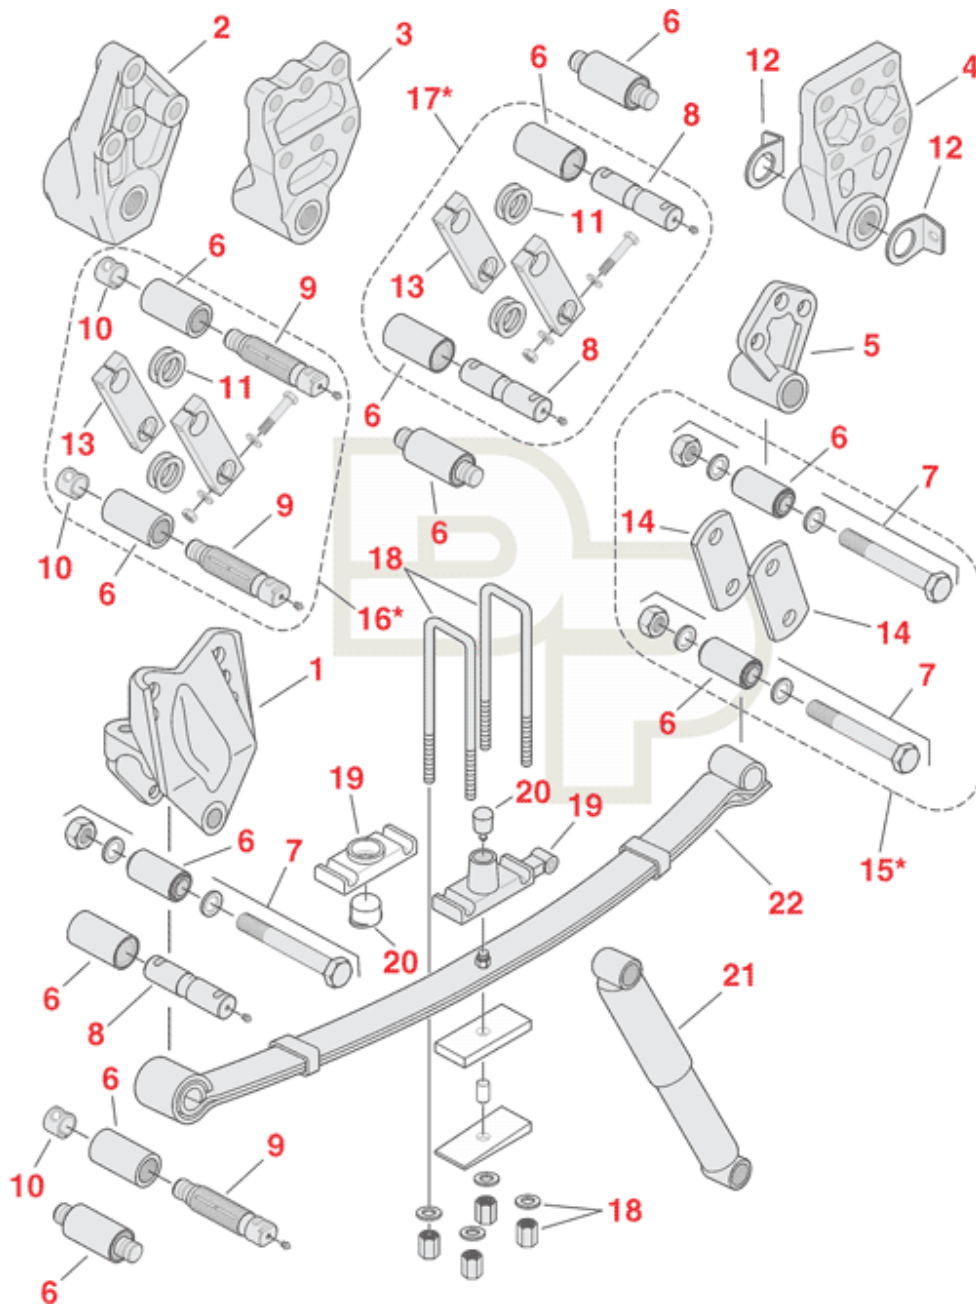

**Freightliner Front Suspension - FC/FL/FLD/MB/M2BC/MT55/
Century-Columbia, Coronado, Cascadia, Argosy, Condor**

Call us if you can't find or identify the part you need