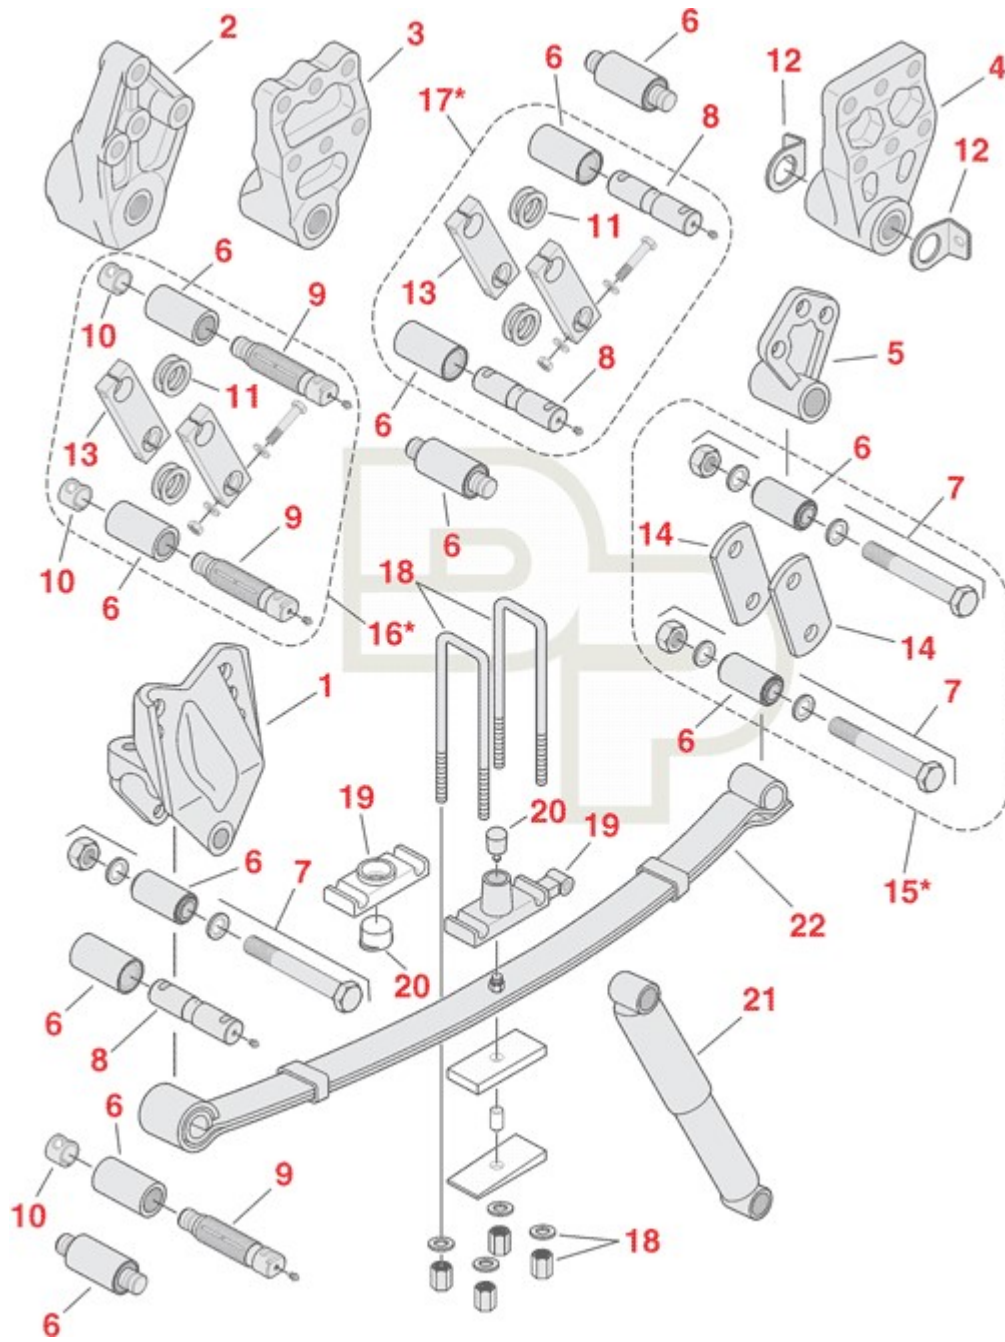

Freightliner Front Suspension - FC/FL/FLD/MB/M2BC/MT55/ Century-Columbia, Coronado, Cascadia, Argosy, Condor

Call us if you can't find or identify the part you need