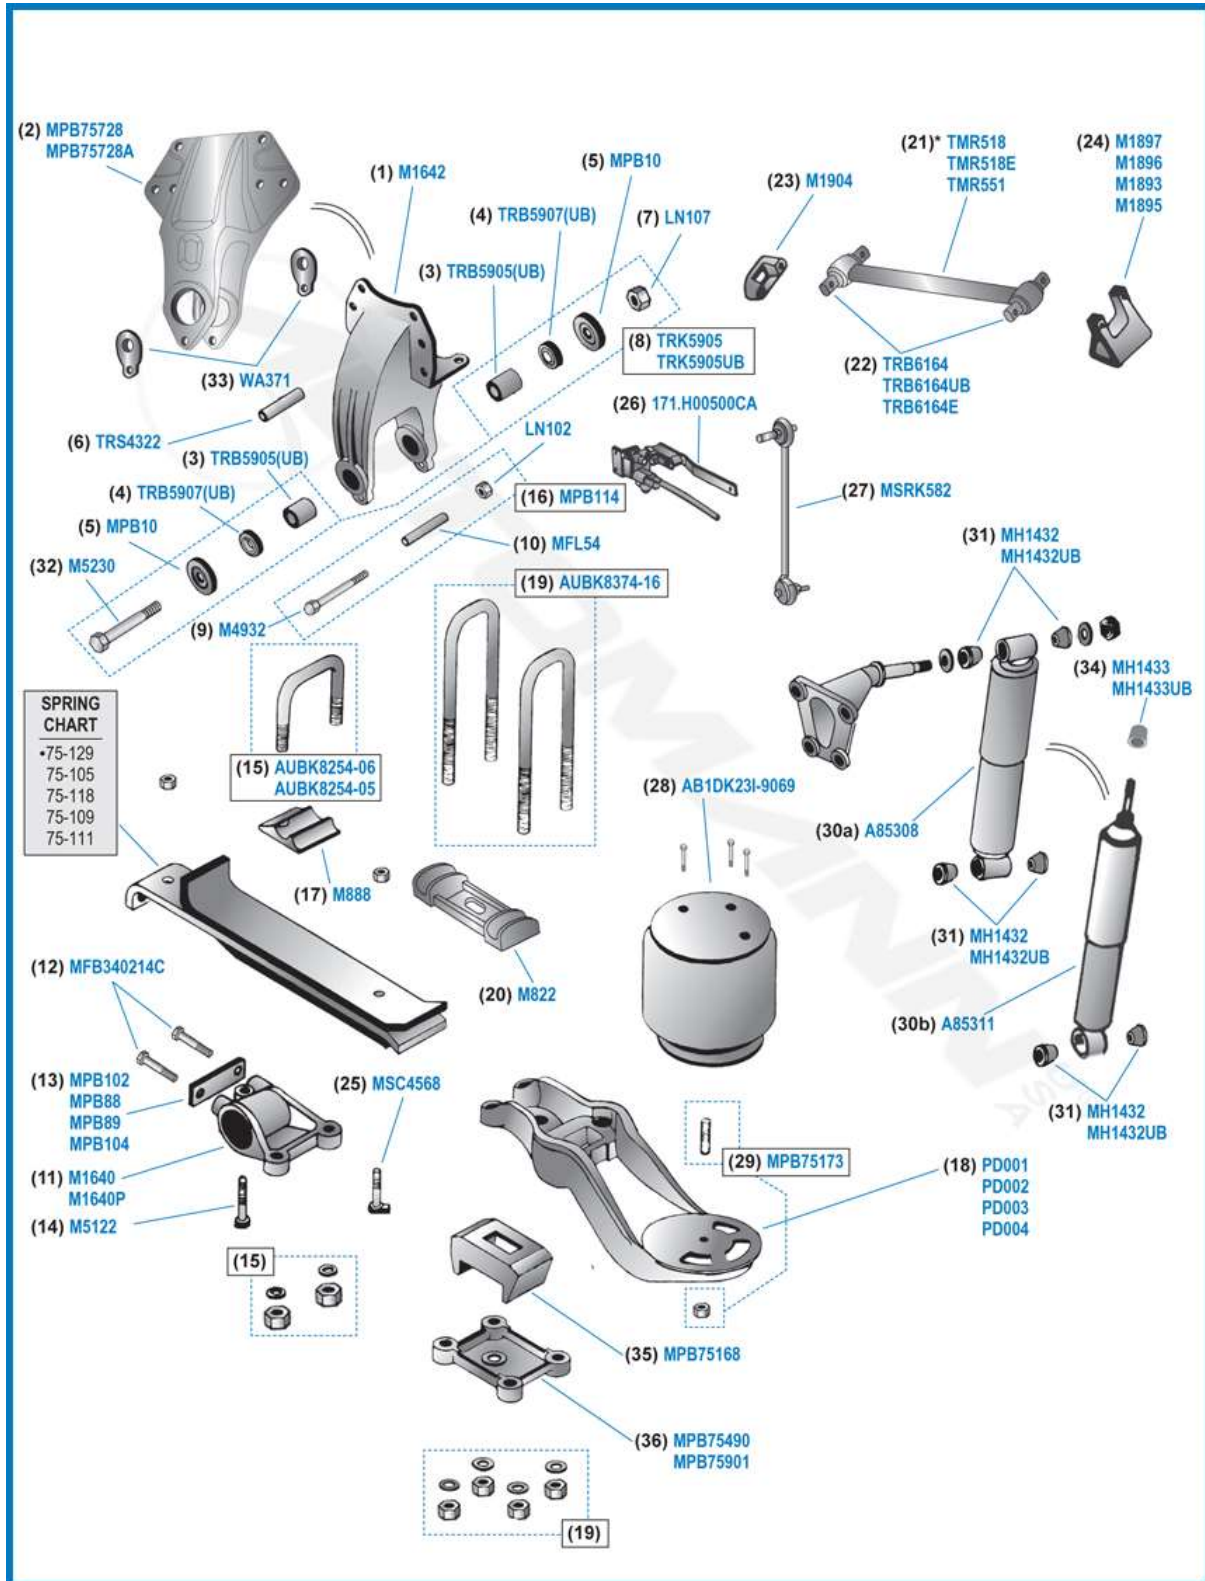

Suspension Schematic: Peterbilt Rear Air Leaf (UPDATED)

Schematic Parts List

Automann / Interchange Part # or Keyword

Call: 1-888-288-6626 Text: 856-263-4600

Home	Category	Brand	Make/Model	New Arrivals	Wizards	Schematics	Quick Links	Help
Key	Part No.	OEM Ref.	Req.	Description	Notes			
1	M1642	0144585M001 / 0121518	2	Hanger				
2	MPB75728	0307328M001	2	Hanger	Newer			
2	MPB75728A	0307328M001	2	Hanger	Aluminum			
3	TRB5905	0301674 / 0307016	4	Bushing	1-3/4" ID x 2-1/2" OD x 5-3/4" Lg.			
3	TRB5905UB		4	Bushing	Poly			
4	TRB5907	0301675 / D29691185	4	Washer	1-3/4" ID x 2-5/8" OD x 15/16"Thk.			
4	TRB5907UB		4	Washer	Poly			
5	MPB10	301670	4	Compression Washer	1.0" ID x 3-1/4" OD x 3/8" Thk.			
6	TRS4322	0301669 / 0307147	2	Sleeve	1.0" ID x 1-3/4" OD x 5-3/4" Lg.			
7	LN107	305117	2	Lock Nut	1.0"-14			
8	TRK5905	03AL1	2	Bolt & Bushing Kit	Includes Bushings, Sleeve & Hdwe., Poly TRK5905UB			
9	M4932		2	Bolt	1/2" x 6-1/2" Lg.			
10	MFL54	0301667 / 0303798	2	Roller	1/2" ID x 27/32" Od x 4-1/8" Lg.			
11	M1640	301654	2	Eye Casting	Premium M1640P			
12	MFB340214C	D84001996 / 2700286009	4	Flange Bolt	3/4"-10 x 2-1/4" Lg., Can Use MFB340212C w/MUBW174			
13	MPB102	305114002	0	Shim	1/32" Thk.			
13	MPB88	0301666 / 0304959001	0	Shim	1/16" Thk.			
13	MPB89	304959002	0	Shim	3/32" Thk.			
13	MPB104		0	Shim	1/8" Thk.			
14	M5122		2	Bolt	3/4"-10 x 5.0" Lg.			
15	AUBK8254-06		2	Ubolt Kit	3/4" x 4.0" Sq. x 6-3/4" Lq., OEM is 5-5/8" Lg.			
15	AUBK8254-05	0305915 / 0301661	2	Ubolt Kit	3/4" x 4.0" Sq. x 5-3/4" Lq. (Add'l OEM 03045230)			
16	MPB114		2	Rebound Kit	1/2" x 6-1/2"Lg., w/Roller & Hrdw.			
17	M888	0301657 / 0307865	2	Ubolt Plate	For Spring Eye, 4.0" Wd. x 3-1/2" Lg.			
18	PD001	0302559L / 0308403L	1	Air Spring Paddle	LH, Cast to '99, 40K			
18	PD001	0306796L / 0307346L	1	Air Spring Paddle	LH, OEM is Aluminum, 40K (Add'l OEM 0308402L)			
18	PD002	0302559R / 0308403R	1	Air Spring Paddle	RH, Cast to '99, 40K			
18	PD002	0306796R / 0307346R	1	Air Spring Paddle	RH, OEM is Aluminum, 40K (Add'l OEM 0308402R)			
18	PD003	0306747L / 0308163L	1	Air Spring Paddle	LH, Cast 2000 & Up, 46K			
18	PD004	0306747R / 0308163R	1	Air Spring Paddle	RH, Cast 2000 & Up, 46K			
19	AUBK8374-16	0303134151 / 0304516150 / 0304516155	2	Ubolt Kit	1.0" x 4.0" Sr. x 16.0", Verify, OEM is 15-1/4"			
20	M822	301656	2	Ubolt Saddle	OEM is Aluminum			
21	TMR518	0302439 / 922820	1	T/Rod Rigid	22-7/8" CtoC, w/TRB6164's			
21	TMR518E		1	T/Rod Rigid	Rotational Poly, w/TRB6164E's			
21	TMR551	0304251 / 924830	1	T/Rod Rigid	22-7/8" CtoC, Full Ball, 924830			
21	Ref.	0304059 / TR010020200	1	T/Rod Rigid	22-7/8" CtoC, Non-Rebushable, Can Use TMR518			
22	TRB6164	44694000 / 227710	2	Bushing	2-17/32" ID x 4-3/8" CtoC, For 5/8" Bolts			
22	TRB6164UB		3	Bushing	Poly			
22	TRB6164E		3	Bushing	Rotational Poly