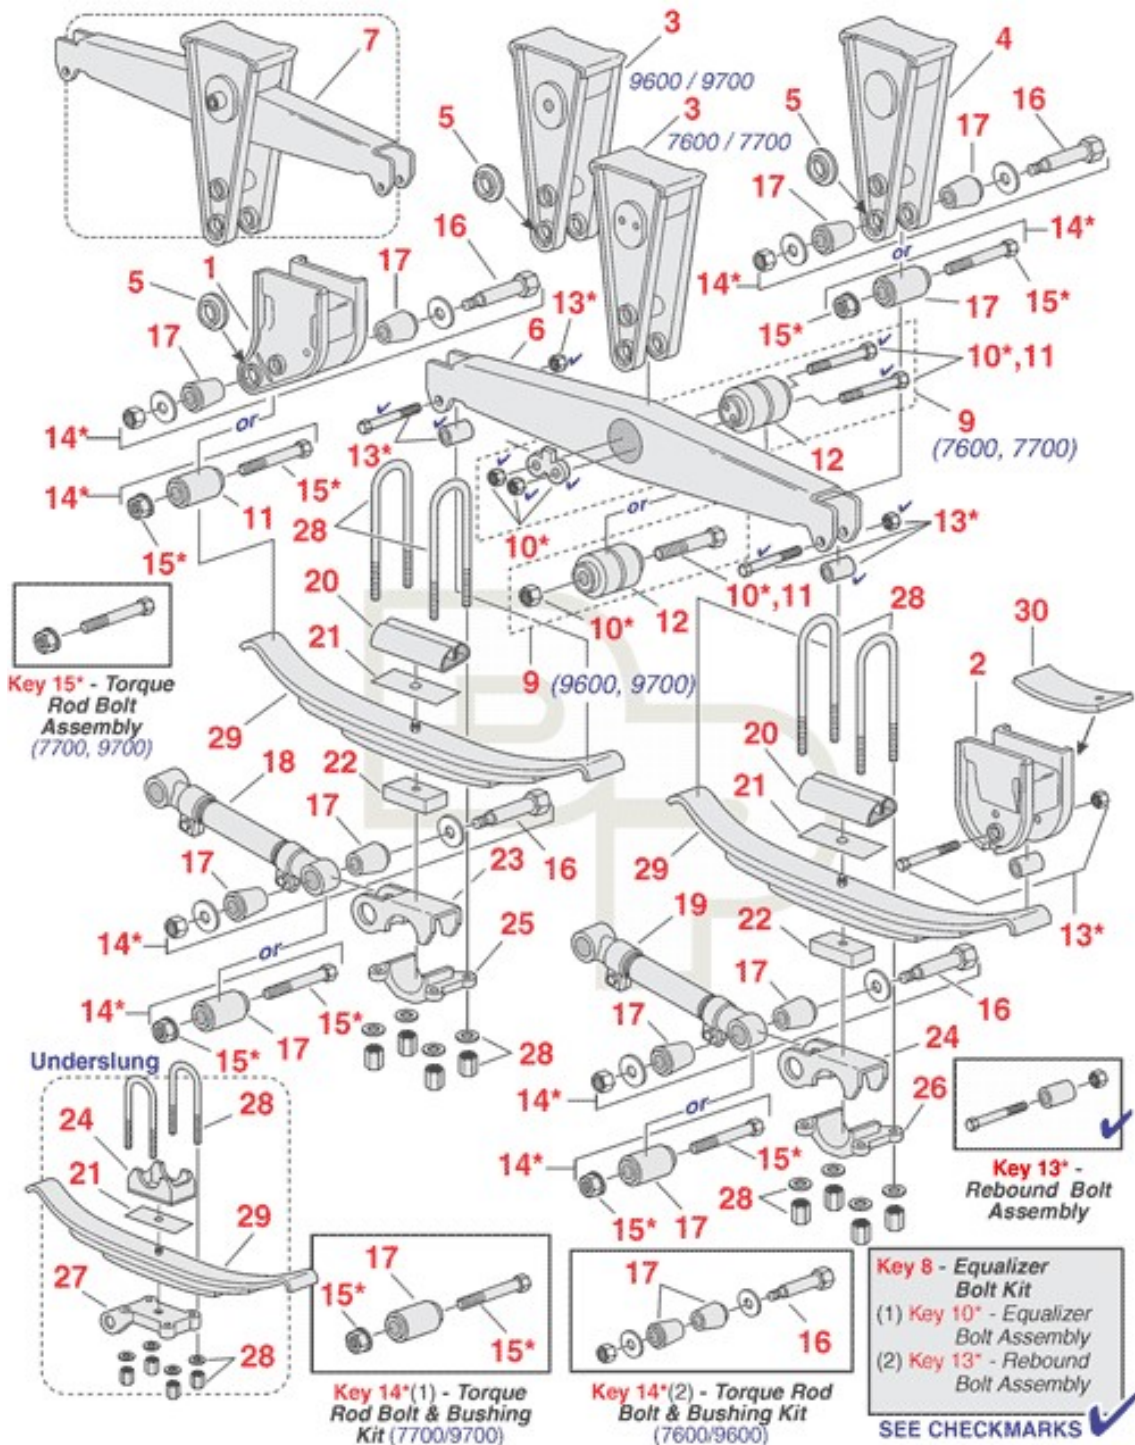

**Hutch Trailer Suspension - 7600/7700/9600/9700 Widespread
(61" to 121" Axle Spacing) Four Spring**

Call us if you can't find or identify the part you need

Hutch Trailer Suspension - 7600/7700/9600/9700 Widespread (61" to 121" Axle Spacing) Four Spring

	<u>Part #</u>	<u>Description</u>	<u>OEM #</u>	<u>Price</u>	<u>Note</u>
29	TRA021	Single Leaf Trailer Spring	SP0363 / 36300 / 3134034 / 363-00	$80.32	
29	TRA023	Single Leaf Trailer Spring	SP0360 / 36000 / 360- 00	$83.06	
29	TRA2726	3 Leaf Trailer Spring	SP0354 / 354- 00	$87.48	
29	TRA2727	3 Leaf Trailer Spring	SP0355 / 355- 00	$87.48	
29	TRA2728	3 Leaf Trailer Spring	SP0356 / 35600 / 1490401 / 70038 / 10300003 / 356-00	$87.48	
29	TRA2740	3 Leaf Trailer Spring	SP0365 / 365- 00	$98.10	
29	TRA2741	3 Leaf Trailer Spring	SP0365-01 / 700311 / 365- 01	$98.10	
29	TRA2752	2 Leaf Trailer Spring	SP0324 / 32400 / 32401 / 324-01	$80.70	
29	TRA2754	2 Leaf Trailer Spring	SP0326 / 32600 / 32601 / 326-01	$80.70	
29	TRA2757	2 Leaf Trailer Spring	1624101 / 1671001 / LA01 / LA13 / WIN01 / 431361 / 16710-01	$191.50	
1		Hanger, Front			Call For I.D. /Price

Call us if you can't find or identify the part you need