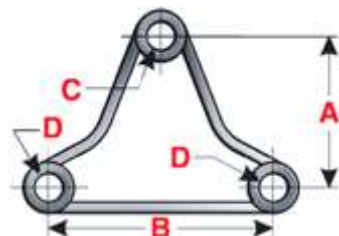

SEARCH

Directory

Utility Trailer Suspension Equalizers

Type 1

Click Part Number for Pricing

DP Part No.	Width	Dim. (A)	Dim. (B)	Dim. (C)	Dim. (D)	Dim. (E)
E-115	1 3/4	2	5 3/4	9/16	9/16	—
E-103	1 3/4	4	6	9/16	9/16	—