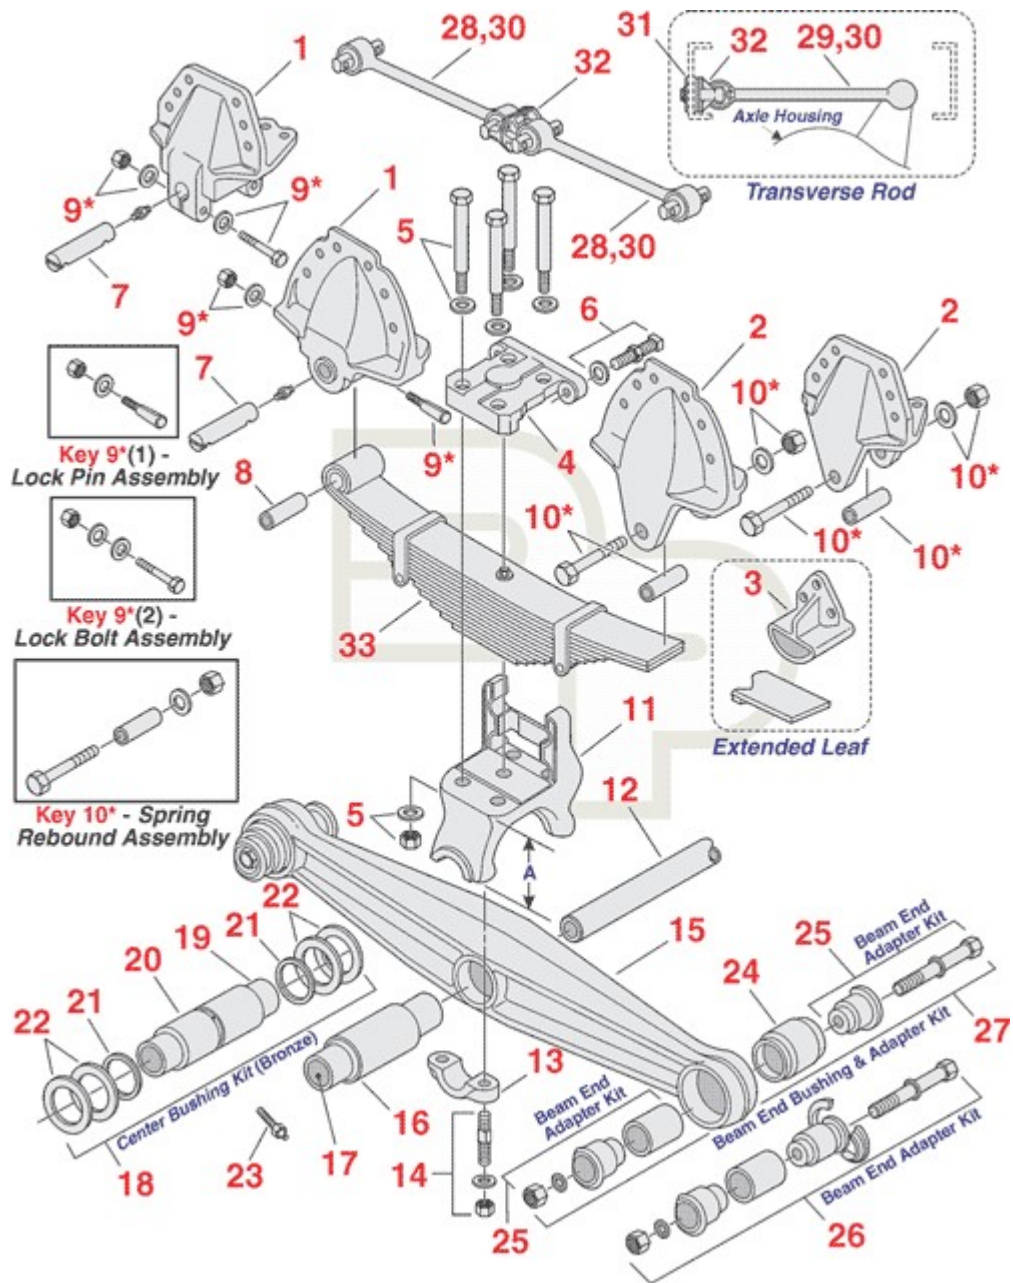

Hendrickson Rear Suspension - RT/RTE 340, RT2/RTE2 340 Tandem

Call us if you can't find or identify the part you need

Hendrickson Rear Suspension - RT/RTE 340, RT2/RTE2 340 Tandem

33	50-215	12 Leaf Spring (12/PD)	30840		RT w/ 34" Hanger Spacing
				\$302.80	
33	50-227	10 Leaf Spring	13996	\$766.77	RT w/ 34" Hanger Spacing
33	50-267	10 Leaf Spring	45027	\$261.01	RT w/ 33" Hanger Spacing
33	50-291	10 Leaf Spring	45027000	\$279.59	RT w/ 33" Hanger Spacing
33	50-301	12 Leaf Spring (12/PD)	47057	\$275.62	RT w/ 33" Hanger Spacing
33	50-275	13 Leaf Spring	45121	\$309.56	RTE w/ 33" Hanger Spacing
33	50-299	12 Leaf Spring	45322	\$309.62	RTE w/ 33" Hanger Spacing
1		Hanger, Front			Call For Identification & Price
2		Hanger, Rear			Call For Identification & Price
3		Hanger, Extended Leaf			Call For Identification & Price
4	338-108	Pad, Top	35064	\$80.45	
5	See Chart	Saddle Bolt Assembly			Call For Identification & Price
6	334-101	Assembly, Set Screw; 3/4"- 10 x 3-1/4"Lg	35370-2	\$7.26	Incl. Washer & Nut
7	327-106	Spring Pin; 1-1/4"OD x 7- 11/32"Lg x 5/8" c/e	32276	\$22.94	Single Lock
7	327-107	Spring Pin; 1-3/8"OD x 7- 11/32"Lg x 5/8" c/e	32277	\$11.51	Single Lock
7	327-437	Spring Pin; 1-3/8"OD x 6- 7/8"Lg x 5-3/8" c/c	43146	\$10.21	Double Lock
8	322-100	Bushing; 1-1/4"ID x 1- 1/2"OD x 4"Lg	30057-7	\$8.33	