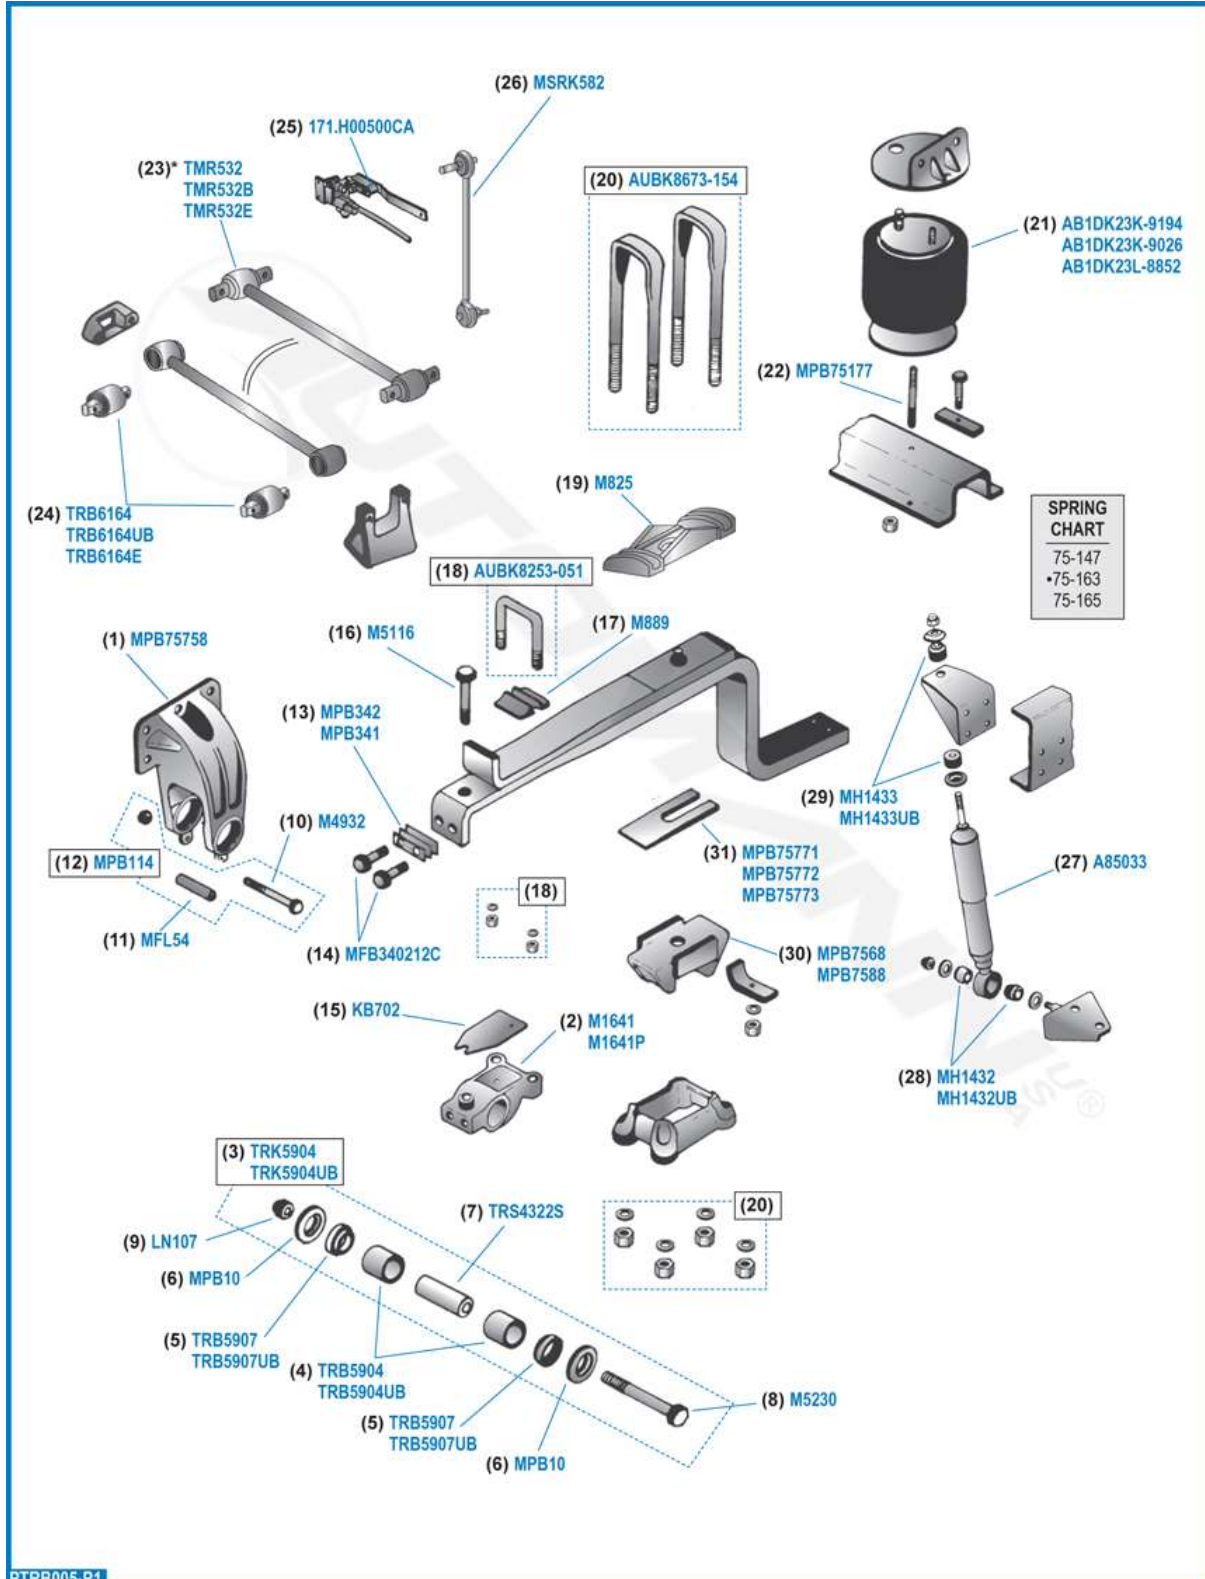

# Suspension Schematic: Peterbilt Rear Low Mount Air Leaf (UPDATED)

Schematic Parts List

Home	Category ▾	Brand ▾	Make/Model ▾	New Arrivals ▾	Wizards ▾	Schematics ▾	Quick Links ▾	Help ▾
Key	Part No.	OEM Ref.	Req.	Description	Notes			
1	<a href="#">MPB75758</a>	0146758M001	2	Hanger				
1		0149563M001	0					
2	<a href="#">M1641</a>	305117	2	Cast Spring Eye	Uses TRK5904			
2	<a href="#">M1641P</a>		2	Cast Spring Eye	Premium			
3	<a href="#">TRK5904</a>	03AL2	2	Spring Eye Bolt & Bushing Kit	w/M5230, 2-TRB5904, 2-MPB10, TRS4322S & Lock Nut			
3	<a href="#">TRK5904UB</a>		2	Spring Eye Bolt & Bushing Kit	w/M5230, 2-TRB5904UB, 2-MPB10, TRS4322S & Lock Nut			
4	<a href="#">TRB5904</a>	0305101 / 0307015 / 0308799	4	Bushing	1-3/4" Id x 2-1/2" OD x 2-15/16" Lg.			
4	<a href="#">TRB5904UB</a>		4	Bushing	Poly			
5	<a href="#">TRB5907</a>	0301675 / D29691185	4	Washer	1-3/4" Id x 2-5/8" OD x 5/16" Lg.			
5	<a href="#">TRB5907UB</a>		4	Washer	Poly			
6	<a href="#">MPB10</a>	301670	4	Compression Washer	1.0" IDx 3-1/4" OD x 5/8" Thk.			
7	<a href="#">TRS4322S</a>	305102	2	Sleeve	1.0 "ID x 1-3/4" OD x 5-1/4" Lg., Was TRS4323			
8	<a href="#">M5230</a>	0305125 / 0305103	2	Bolt	1.0"-14 x 8-1/2" Lg., OEM is 8-1/4" Lg.			
9	<a href="#">LN107</a>	305117	2	Lock Nut	1.0"-14			
10	<a href="#">M4932</a>		2	Bolt	1/2" x 6-1/2" Lg.			
11	<a href="#">MFL54</a>	0301667 / 0303798	2	Roller	1/2" ID x 27/32" Od x 4-1/8" Lg.			
12	<a href="#">MPB114</a>		2	Rebound Kit	1/2" x 6-1/2"Lg., w/Roller & Nut			
13	<a href="#">MPB342</a>	305114002	0	Shim	3/32" Thk.			
13	<a href="#">MPB341</a>	305114001	0	Eye Adjustment Shim	1/16" Thk.			
14	<a href="#">MFB340212C</a>	2700286010 / D84001996	2	Flange Bolt	3/4"-10 x 2-1/2" Lg., (OEM is 2-1/4" Lg. 2700286009)			
15	<a href="#">KB702</a>	305192	2	Spring Eye Shim	6-1/2" Lg. x 1/16" Thk.			
16	<a href="#">M5116</a>	2700283020 / D84006636 / HWC06636	2	Bolt	5/8"-11 x 5.0" Lg.			
17	<a href="#">M889</a>	0305100 / 0307678	2	Ubolt Saddle				
18	<a href="#">AUBK8253-051</a>	300581	2	Ubolt Kit	Spring Eye, 3/4" x 3-1/2" Sq. x 5-1/8" Lg.			
19	<a href="#">M825</a>	0305380 / 0307677	2	Ubolt Saddle	3-1/2" Wd., For FT Ubolts			
20	<a href="#">AUBK8673-154</a>	305110155	4	Ubolt Kit	1.0" x 3-1/2" Sr. x 15-1/2" Lg. FT, Verify			
21	<a href="#">AB1DK23K-9194</a>	305107	2	Air Spring	Verify w/Air Spring Catalog, 9060 Fire			
21	<a href="#">566.CT64297</a>	305107	2	Air Spring	Verify w/Air Spring Catalog, 9060 Fire			
21	<a href="#">AB1DK23K-9026</a>	0306213 / 0307111	2	Air Spring	Verify w/Air Spring Catalog			
21	<a href="#">566.CT64306</a>	0306213 / 0307111	2	Air Spring	Verify w/Air Spring Catalog			
21	<a href="#">566.ER9026</a>	0306213 / 0307111	2	Air Spring	Verify w/Air Spring Catalog			
21	<a href="#">AB1DK23L-8852</a>	0307887	2	Air Spring	Verify w/Air Spring Catalog			
21	<a href="#">566.CT64339</a>	0307887	2	Air Spring	Verify w/Air Spring Catalog			
21	<a href="#">566.ER8852</a>	0307887	2	Air Spring	Verify w/Air Spring Catalog			
22	<a href="#">MPB75177</a>	2700972 / D84007756 / HWC07756	2	Mounting Stud	1/2"-13 & 1/2"-20 x 6.0" Lg.			
23	<a href="#">TMR532</a>	0305108 / TR010020210	2	T/Rod Rigid	25-3/4" CtoC, Non-Rebushable, May Require Shims			
23	<a href="#">TMR532B</a>	923230 / 943711	2	T/Rod Rigid	25-9/16" CtoC, w/TRB6820s, May Require Shims			
23	<a href="#">TMR532E</a>		2	T/Rod Rigid	Rotational Poly, w/TRB6820Es, May Require Shims			