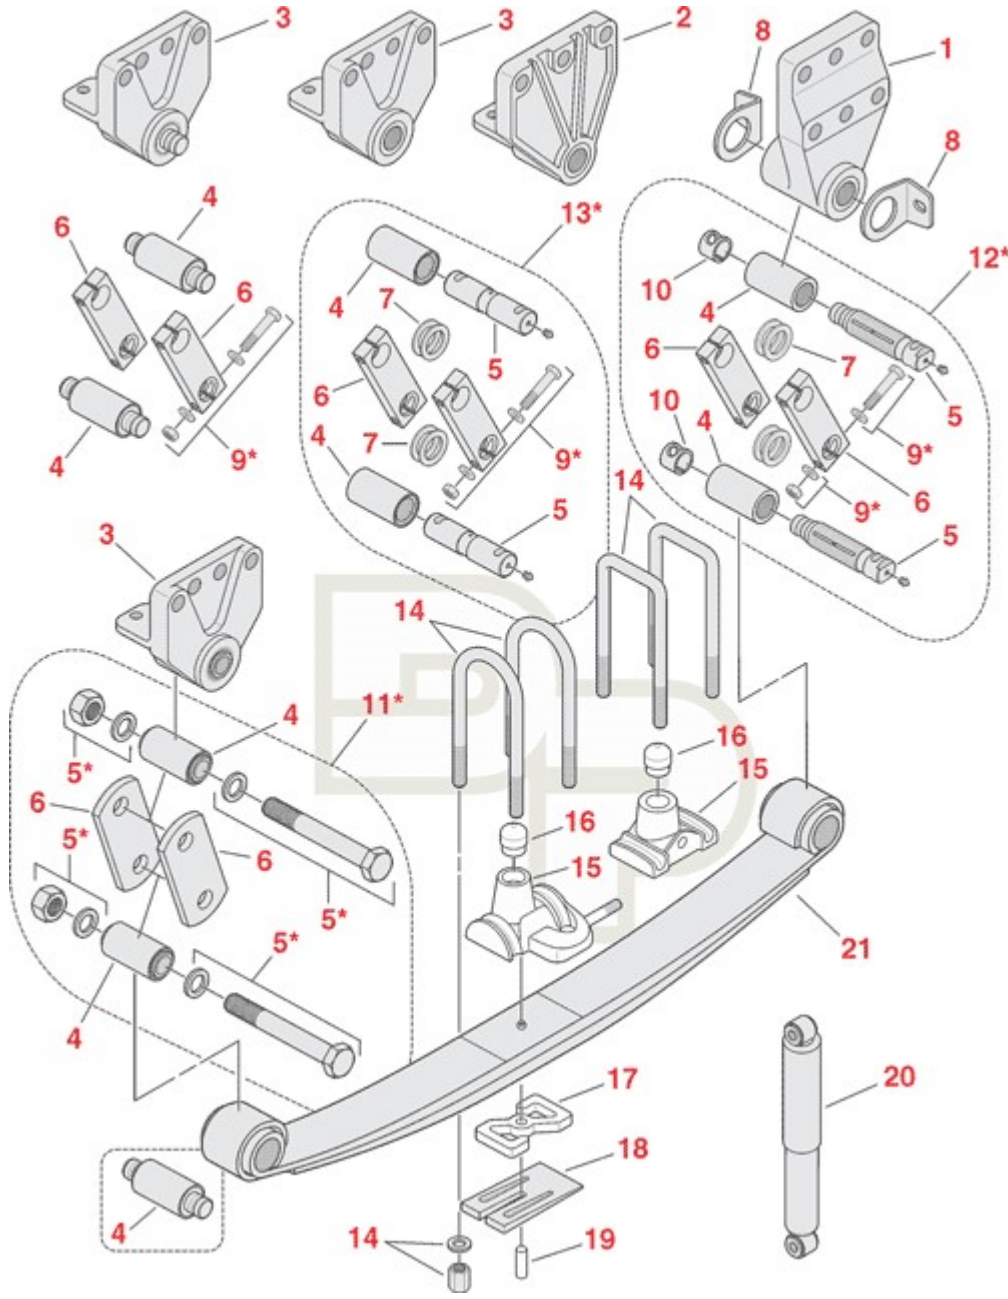

Western Star Front Suspension - Freightliner Chassis (2002+)

Call us if you can't find or identify the part you need